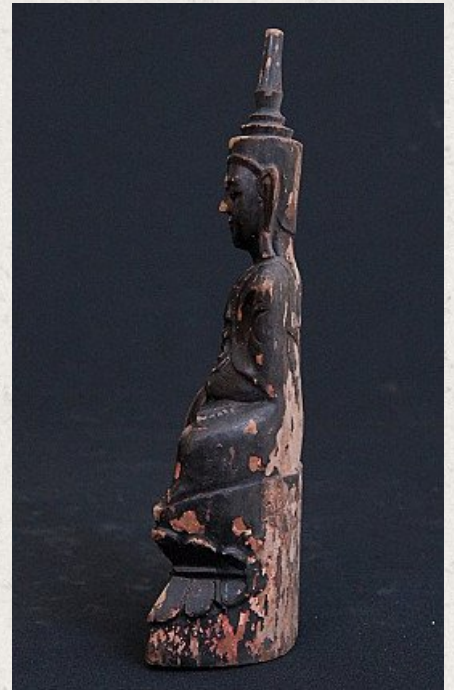

Antique Burmese Shan Buddha

- Material : wood
- 23 cm high
- Shan (Tai Yai) style
- Bhumisparsha mudra
- 19th century
- Originating from Burma
- Nr: 2665-5

Asian art

Rielerweg 71-73

7416 ZB Deventer

The Netherlands

www.burmese-art.com

info@burmese-art.com

+31-6-22192241