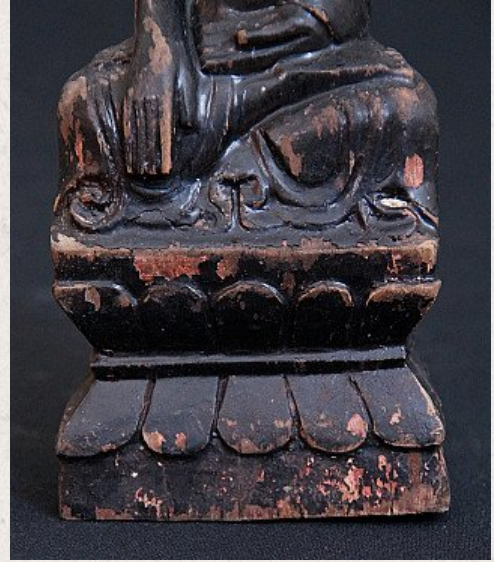

[See on website](#)