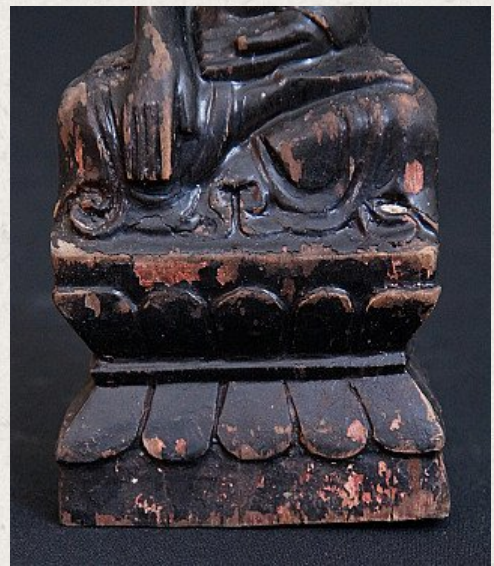

See on
website