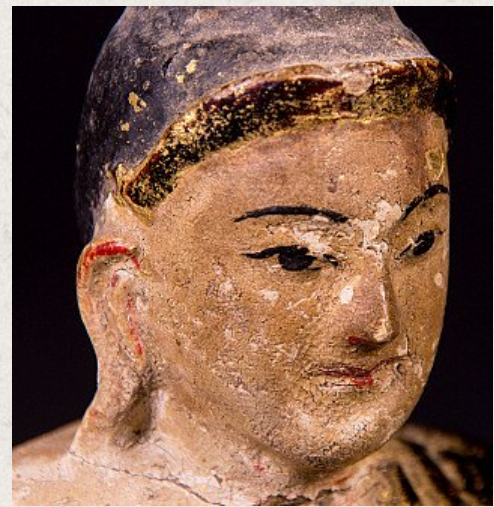

See on website