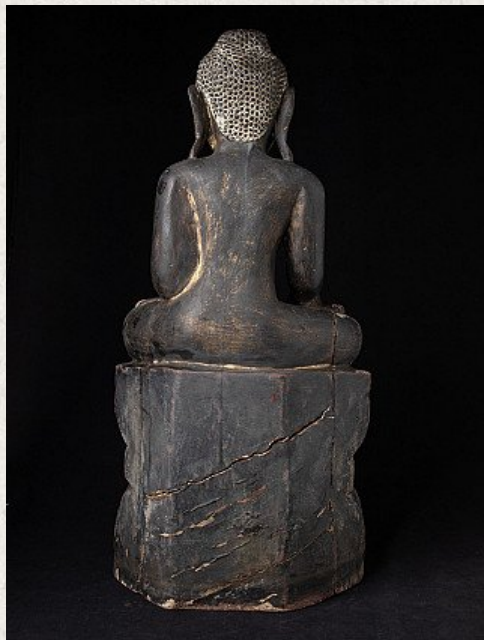

Antique Burmese Shan Buddha statue

- Material : wood
- 65,5 cm high
- 30,8 cm wide and 18 cm deep
- With traces of 24 krt. gilding
- Shan (Tai Yai) style
- Bhumisparsha mudra
- Early 20th century
- Originating from Burma
- Nr: 2661-8
- Price : 450 euro

Asian art

Rielerweg 71-73

7416 ZB Deventer

The Netherlands

www.burmese-art.com

info@burmese-art.com

+31-6-22192241