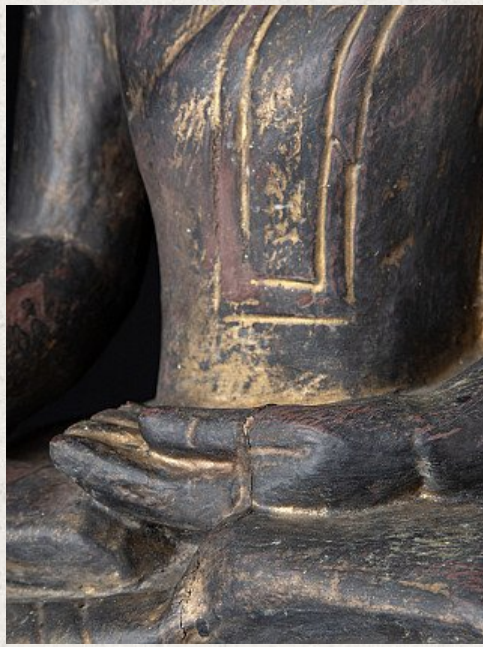

See on website