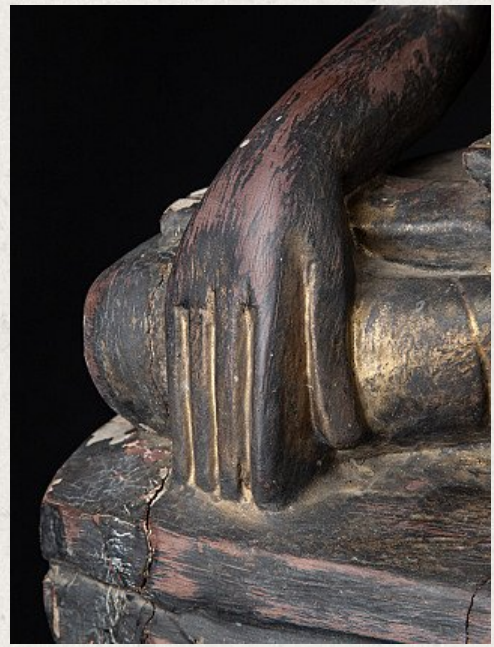

See on website