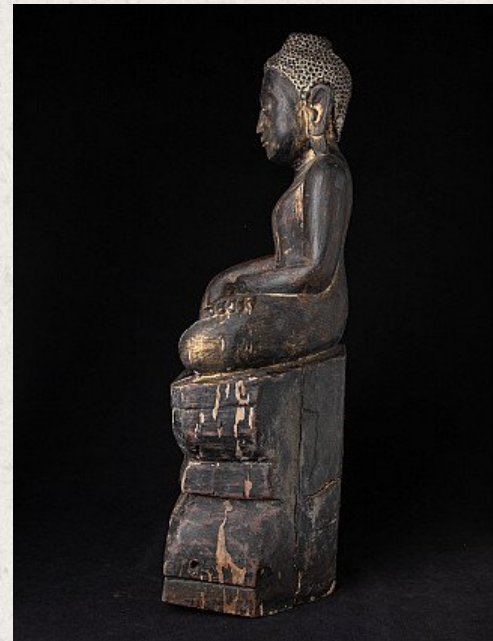

Antique Burmese Shan Buddha statue

- Material : wood
- 65,5 cm high
- 30,8 cm wide and 18 cm deep
- With traces of 24 krt. gilding
- Shan (Tai Yai) style
- Bhumisparsha mudra
- Early 20th century
- Originating from Burma
- Nr: 2661-8
- Price : 450 euro

Asian art

Rielerweg 71-73

7416 ZB Deventer

The Netherlands

www.burmese-art.com

info@burmese-art.com

+31-6-22192241