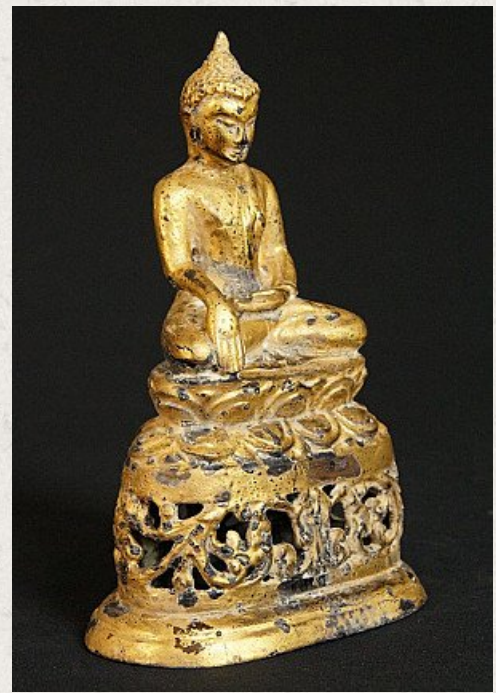

Antique Pagan Buddha

- Material : bronze
- 26,5 cm high
- Bagan style
- Bhumisparsha mudra
- Late 19th century / early 20th century
- Gilt with 24 krt. gold leaf
- Originating from Burma
- Nr. 2661-7

Asian art

Rielerweg 71-73

7416 ZB Deventer

The Netherlands

www.burmese-art.com

info@burmese-art.com

+31-6-22192241