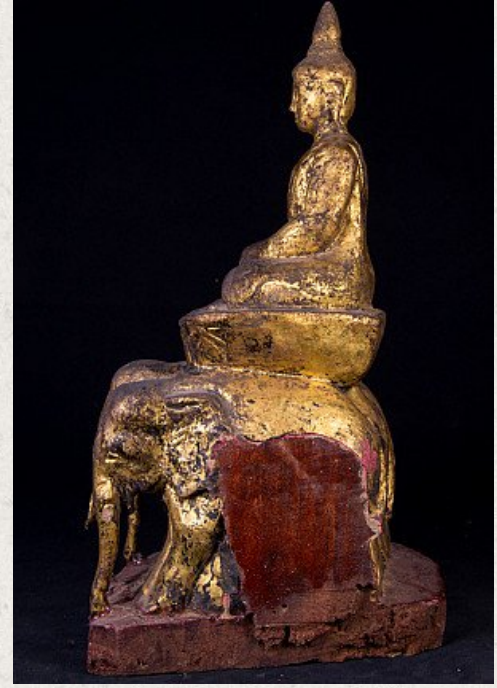

Antique wooden Shan Buddha statue

- Material : wood
- 31,5 cm high
- 11 cm wide and 17 cm deep
- Gilded with 24 krt. gold
- Shan (Tai Yai) style
- Varada mudra
- 19th century
- Originating from Burma
- Nr: 2659-5

Asian art

Rielerweg 71-73

7416 ZB Deventer

The Netherlands

www.burmese-art.com

info@burmese-art.com

+31-6-22192241