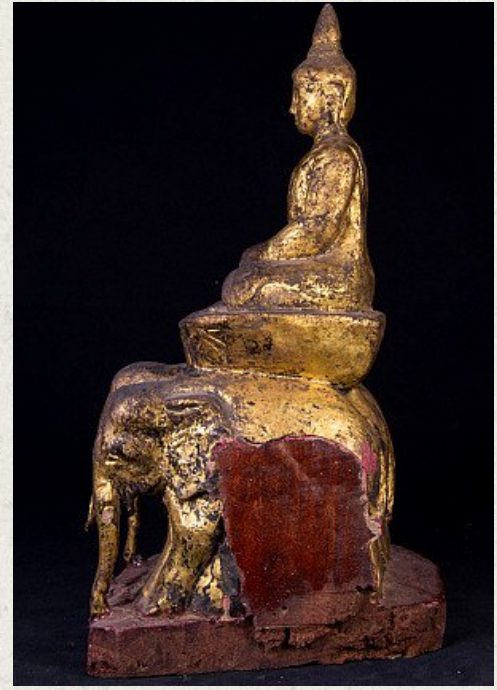

Antique wooden Shan Buddha statue

- Material : wood
- 31,5 cm high
- 11 cm wide and 17 cm deep
- Gilded with 24 krt. gold
- Shan (Tai Yai) style
- Varada mudra
- 19th century
- Originating from Burma
- Nr: 2659-5

Asian art

Rielerweg 71-73

7416 ZB Deventer

The Netherlands

www.burmese-art.com

info@burmese-art.com

+31-6-22192241