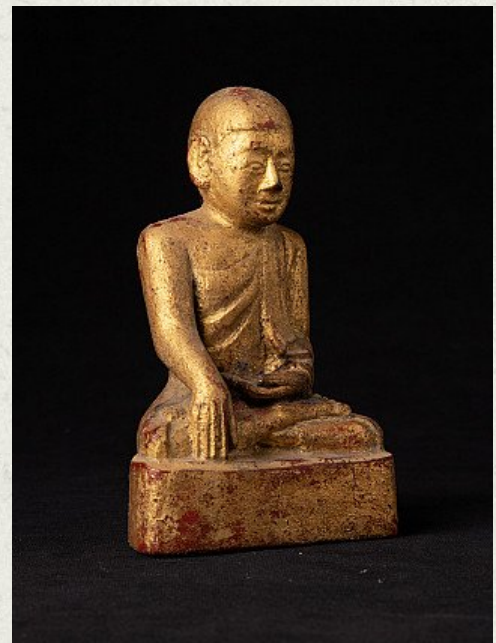

Antique wooden Monk statue

- Material : wood
- 13,2 cm high
- 8,4 cm wide and 5 cm deep
- Gilded with 24 krt. gold
- Bhumisparsha mudra
- 19th century
- Originating from Burma
- Nr: 2659-11

Asian art

Rielerweg 71-73

7416 ZB Deventer

The Netherlands

www.burmese-art.com

info@burmese-art.com

+31-6-22192241