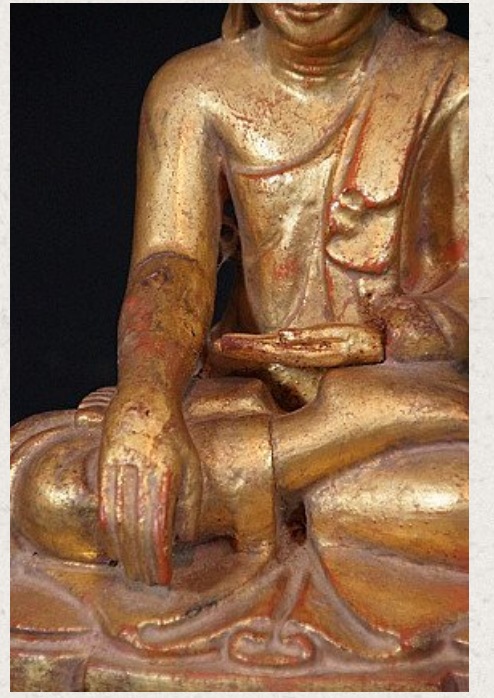

See on website