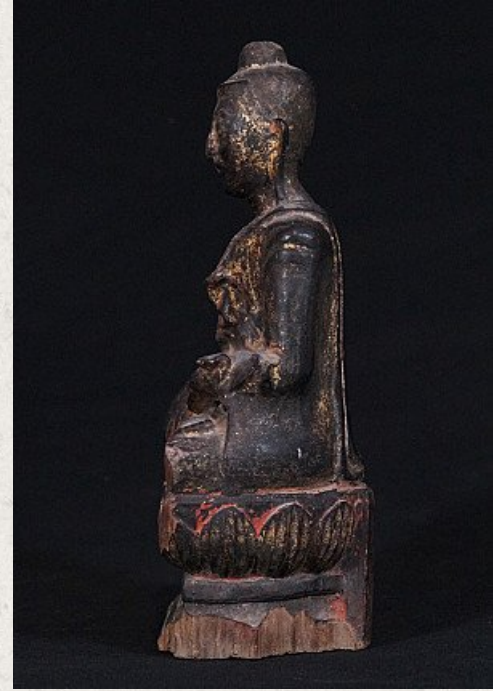

Antique Burmese Buddha

- Material : wood
- 26,5 cm high
- 12,5 cm wide
- With traces of 24 krt. gold
- Shan (Tai Yai) style
- Bhumisparsha mudra
- 17th century
- Originating from Burma
- Nr: 2655-29

Asian art

Rielerweg 71-73

7416 ZB Deventer

The Netherlands

www.burmese-art.com

info@burmese-art.com

+31-6-22192241