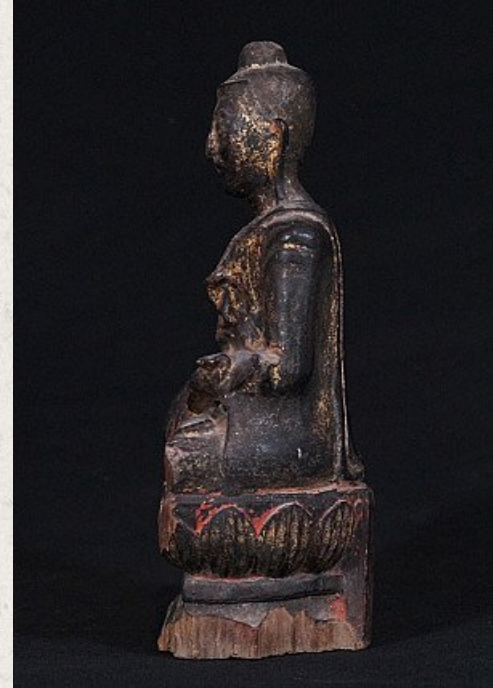

Antique Burmese Buddha

- Material : wood
- 26,5 cm high
- 12,5 cm wide
- With traces of 24 krt. gold
- Shan (Tai Yai) style
- Bhumisparsha mudra
- 17th century
- Originating from Burma
- Nr: 2655-29

Asian art

Rielerweg 71-73

7416 ZB Deventer

The Netherlands

www.burmese-art.com

info@burmese-art.com

+31-6-22192241