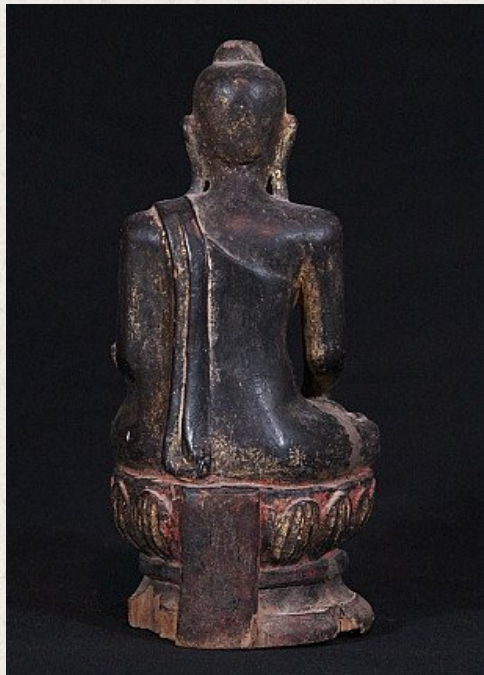

Antique Burmese Buddha

- Material : wood
- 26,5 cm high
- 12,5 cm wide
- With traces of 24 krt. gold
- Shan (Tai Yai) style
- Bhumisparsha mudra
- 17th century
- Originating from Burma
- Nr: 2655-29

Asian art

Rielerweg 71-73

7416 ZB Deventer

The Netherlands

www.burmese-art.com

info@burmese-art.com

+31-6-22192241