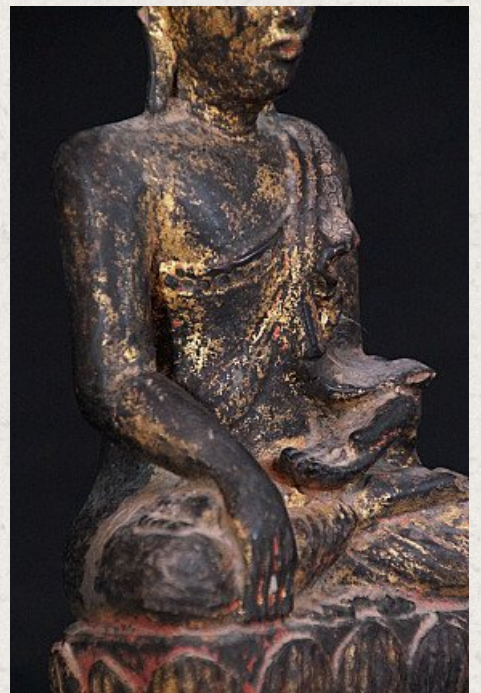

[See on website](#)