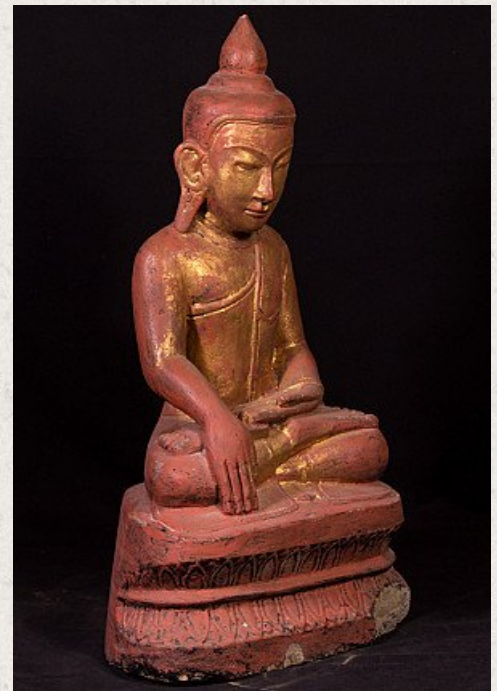

Antique sandstone Buddha statue

- Material: Sandstone
- 63 cm high
- 34 cm wide and 23 cm deep
- In the middle of the 20th century regilded with 24 krt. gold
- Ava style
- Bhumisparsha mudra
- The statue itself dates from the 18th century
- Originating from Burma
- Nr: 2654-8

Asian art

Rielerweg 71-73

7416 ZB Deventer

The Netherlands

www.burmese-art.com

info@burmese-art.com

+31-6-22192241