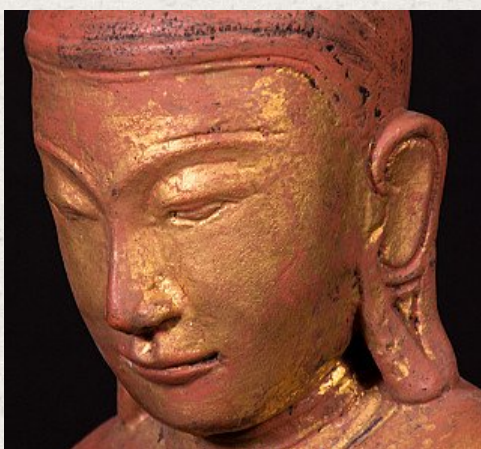

[See on website](#)