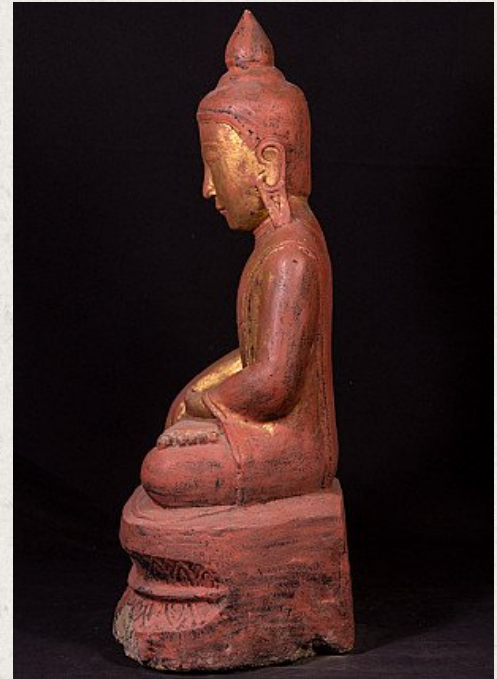

Antique sandstone Buddha statue

- Material: Sandstone
- 63 cm high
- 34 cm wide and 23 cm deep
- In the middle of the 20th century regilded with 24 krt. gold
- Ava style
- Bhumisparsha mudra
- The statue itself dates from the 18th century
- Originating from Burma
- Nr: 2654-8

Asian art

Rielerweg 71-73

7416 ZB Deventer

The Netherlands

www.burmese-art.com

info@burmese-art.com

+31-6-22192241