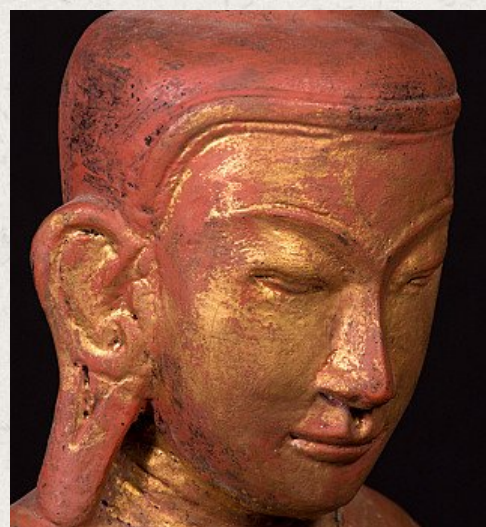

[See on website](#)