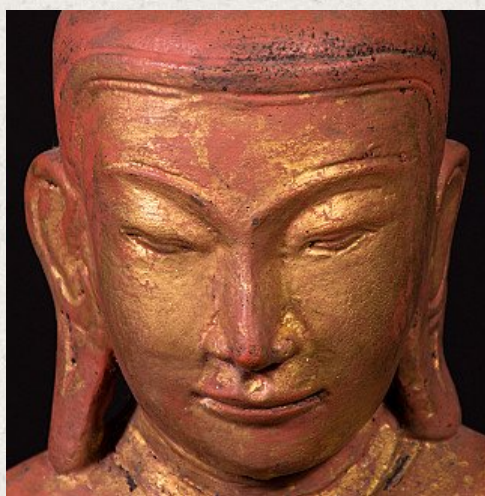

[See on website](#)