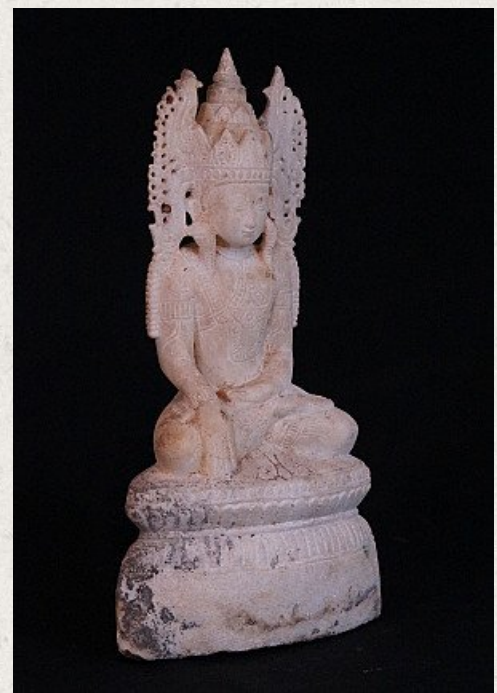

Antique marble crowned Buddha

- Material : marble
- 36,5 cm high
- 19,5 cm wide
- Shan (Tai Yai) style
- Bhumisparsha mudra
- 18th century
- The left crown has a small restoration, see the pictures. If you don't know this, you almost won't notice it.
- Originating from Burma
- Nr: 2653-6

Asian art

Rielerweg 71-73

7416 ZB Deventer

The Netherlands

www.burmese-art.com

info@burmese-art.com

+31-6-22192241