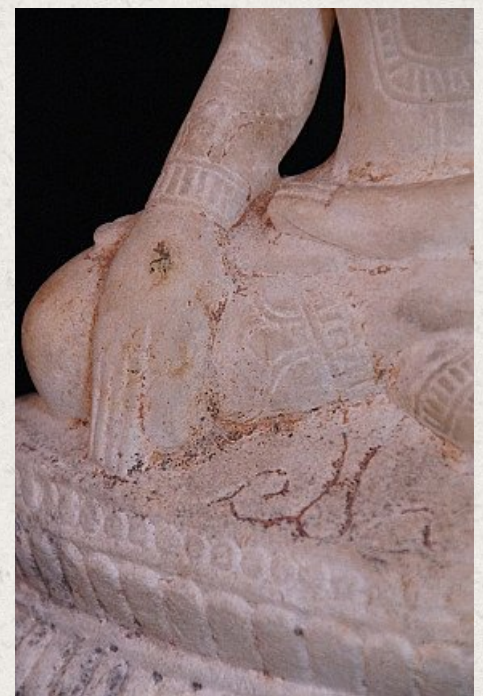

See on
website