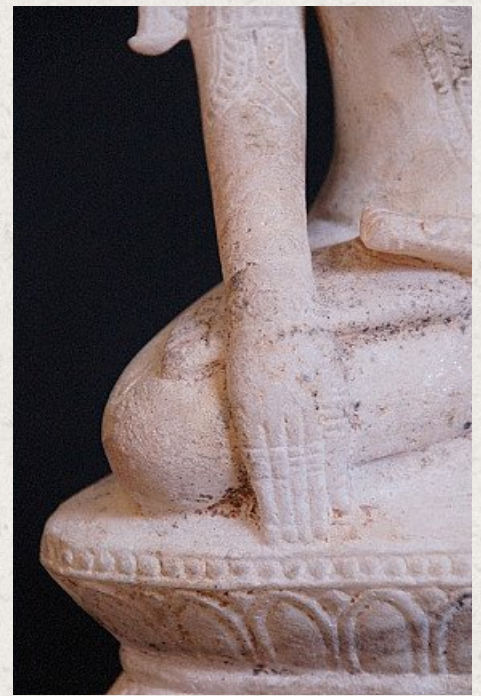

[See on website](#)