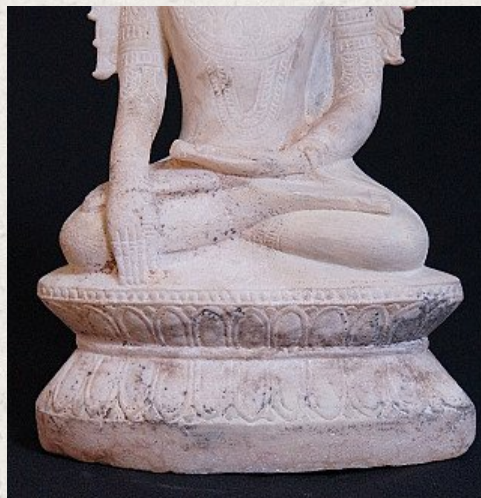

[See on website](#)