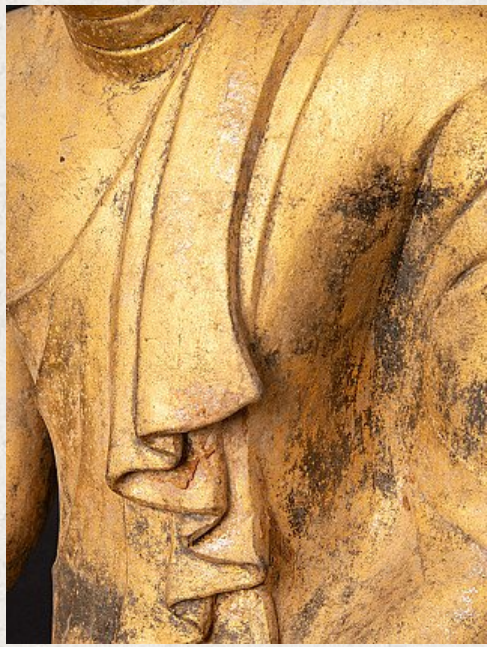

[See on website](#)