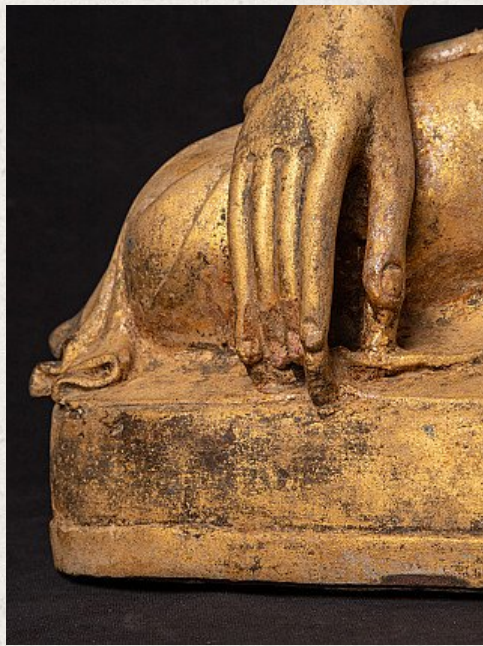

[See on website](#)