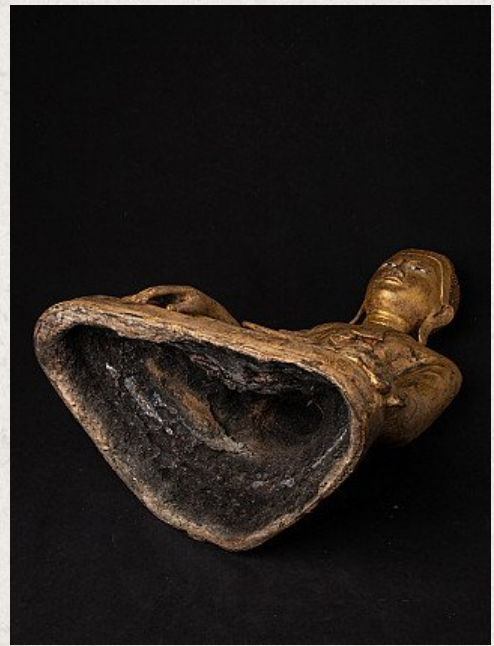

[See on website](#)