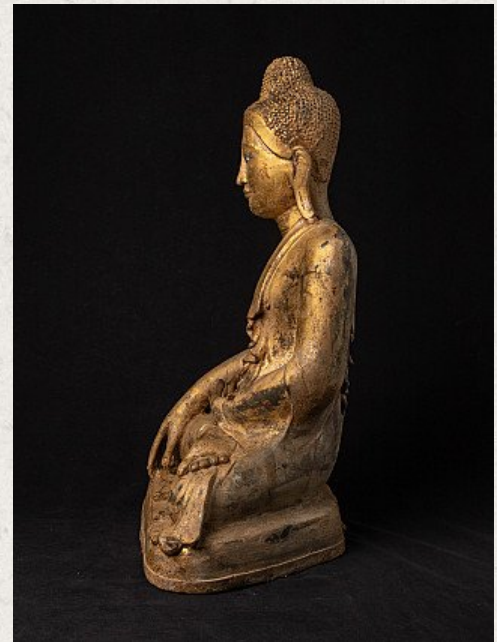

Large antique bronze Mandalay Buddha statue

- Material : bronze
- 61 cm high
- 41 cm wide and 27 cm deep
- Gilded with 24 krt. gold
- Mandalay style
- Bhumisparsha mudra
- 19th century
- With inlayed eyes
- Very nice quality !
- Originating from Burma
- Nr: 2652-4

Asian art

Rielerweg 71-73

7416 ZB Deventer

The Netherlands

www.burmese-art.com

info@burmese-art.com

+31-6-22192241