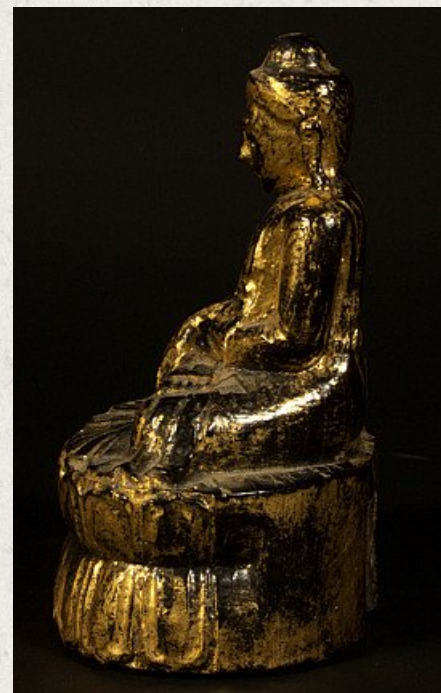

Antique wooden Buddha statue

- Material : wood
- 17 cm high
- 11,5 cm wide
- Gilded with 24 krt. gold
- Bhumisparsha mudra
- 19th century
- Originating from Burma
- Nr. 2652-31

Asian art

Rielerweg 71-73

7416 ZB Deventer

The Netherlands

www.burmese-art.com

info@burmese-art.com

+31-6-22192241