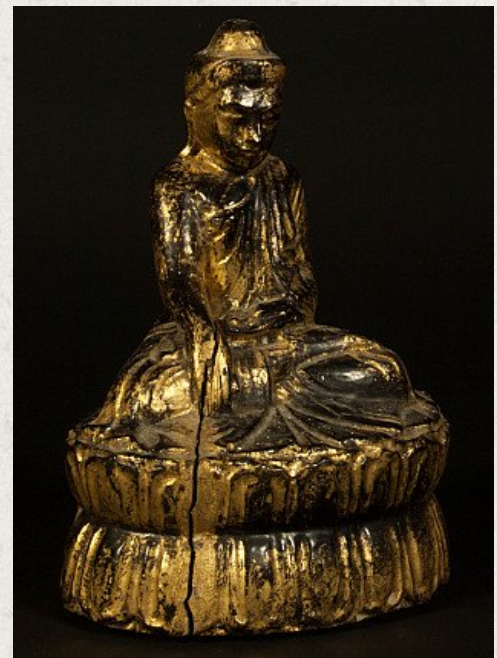

Antique wooden Buddha statue

- Material : wood
- 17 cm high
- 11,5 cm wide
- Gilded with 24 krt. gold
- Bhumisparsha mudra
- 19th century
- Originating from Burma
- Nr. 2652-31

Asian art

Rielerweg 71-73

7416 ZB Deventer

The Netherlands

www.burmese-art.com

info@burmese-art.com

+31-6-22192241