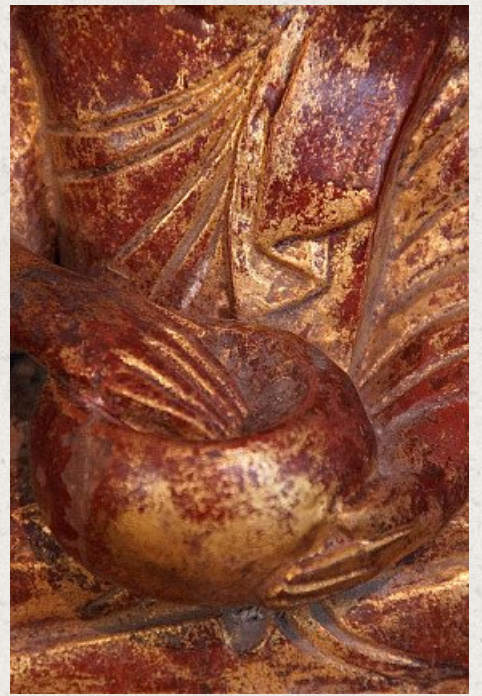

[See on website](#)