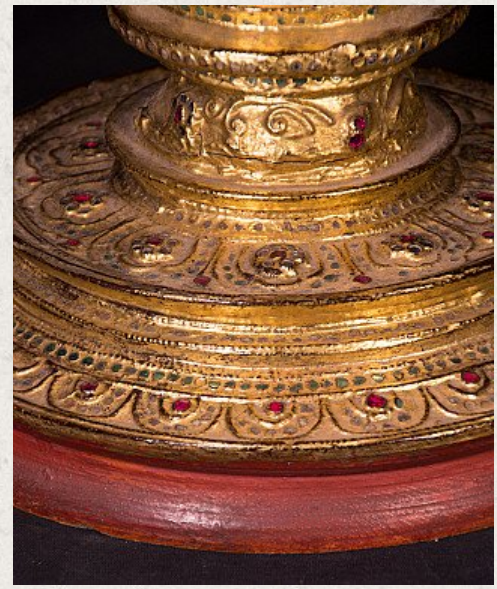

See on
website