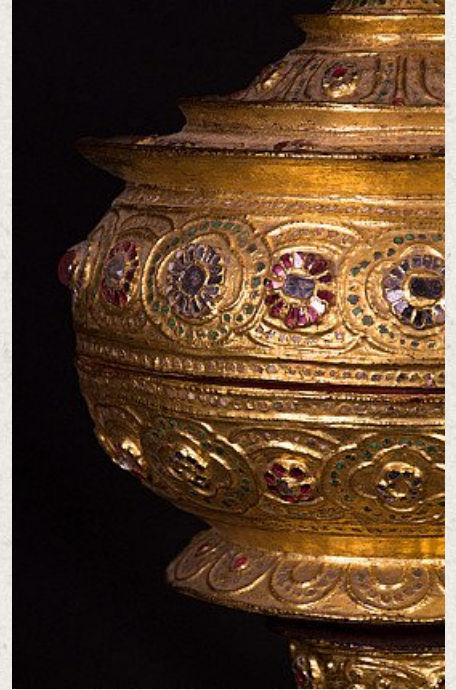

Antique Burmese offering vessel

- Material : wood
- 64 cm high
- 24 cm diameter
- Gilded with 24 krt. gold
- Mandalay style
- Late 19th / early 20th century
- Originating from Burma
- Nr: 2652-22

Asian art

Rielerweg 71-73

7416 ZB Deventer

The Netherlands

www.burmese-art.com

info@burmese-art.com

+31-6-22192241