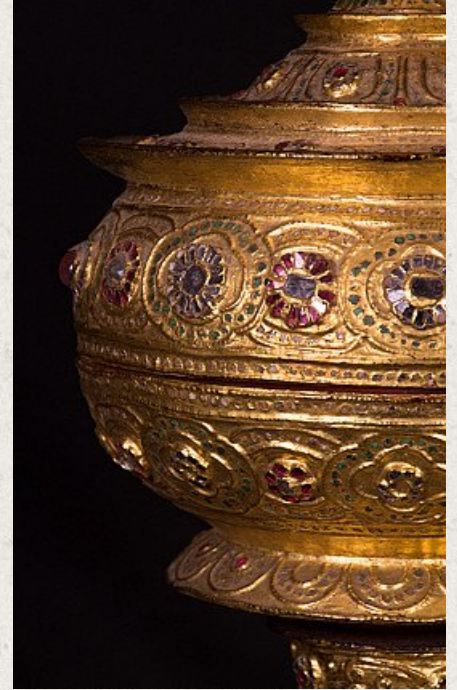

Antique Burmese offering vessel

- Material : wood
- 64 cm high
- 24 cm diameter
- Gilded with 24 krt. gold
- Mandalay style
- Late 19th / early 20th century
- Originating from Burma
- Nr: 2652-22

Asian art

Rielerweg 71-73

7416 ZB Deventer

The Netherlands

www.burmese-art.com

info@burmese-art.com

+31-6-22192241