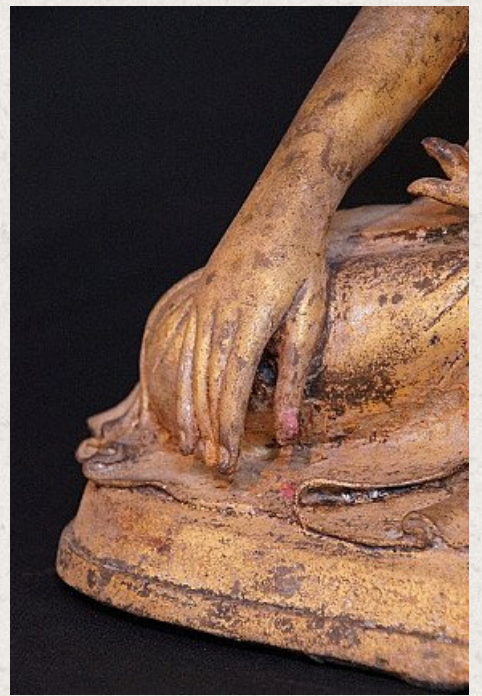

See on website