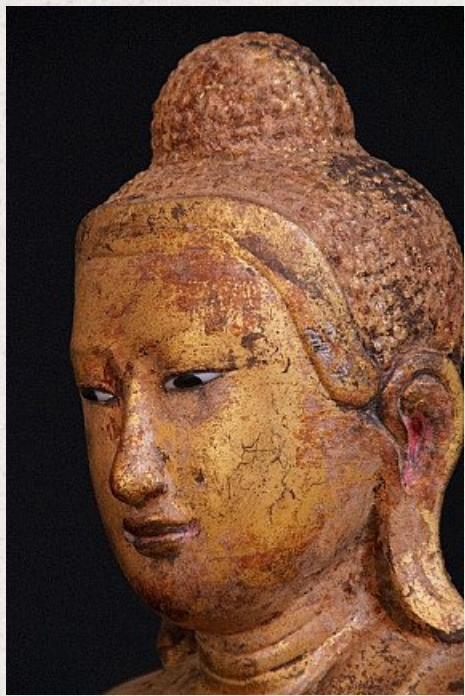

See on website