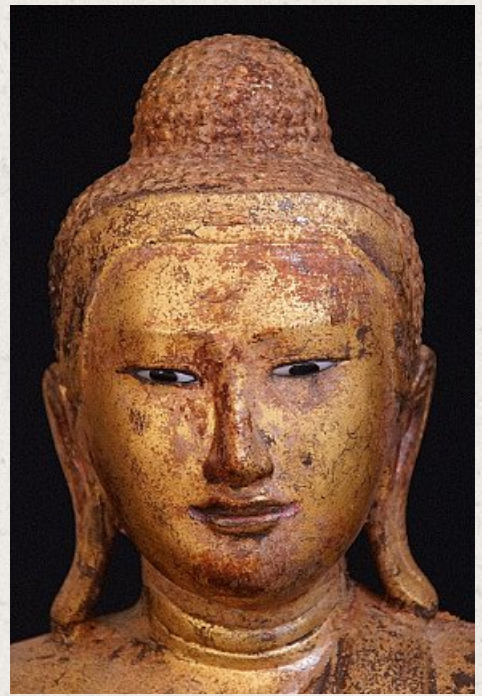

See on website