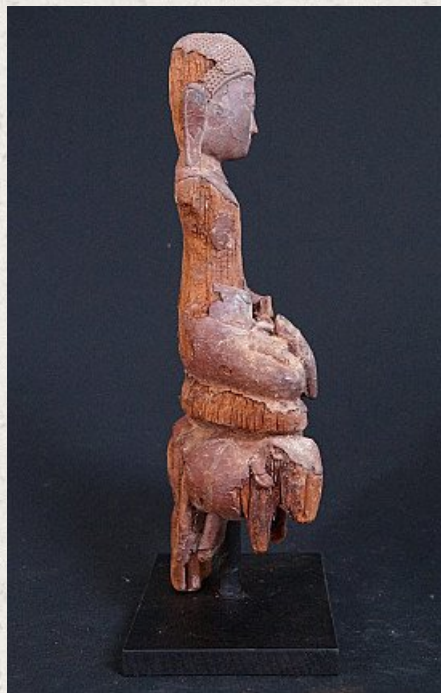

Antique Shan Buddha

- Material : wood
- 44 cm high
- The base is 21 x 14,5 cm
- Shan (Tai Yai) style
- Bhumisparsha mudra
- 17th century
- Originating from Burma
- Nr. 2652-12

Asian art

Rielerweg 71-73

7416 ZB Deventer

The Netherlands

www.burmese-art.com

info@burmese-art.com

+31-6-22192241