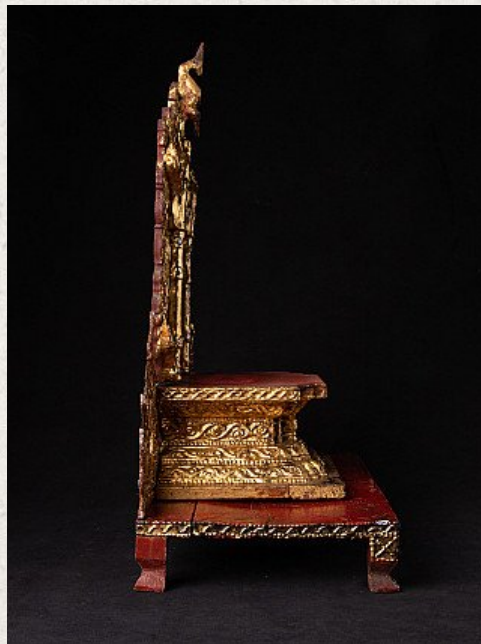

Antique Burmese throne

- Material : wood
- 45 cm high
- 33,1 cm wide and 20,4 cm deep
- Gilded with 24 krt. gold
- 19th century
- Originating from Burma
- Nr: 2651-8

Asian art

Rielerweg 71-73

7416 ZB Deventer

The Netherlands

www.burmese-art.com

info@burmese-art.com

+31-6-22192241