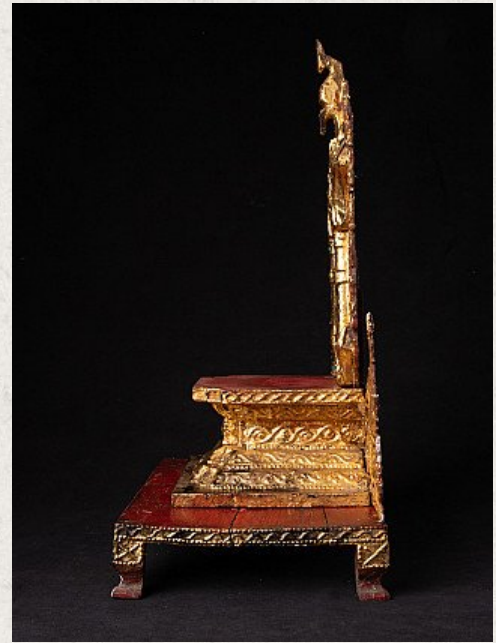

Antique Burmese throne

- Material : wood
- 45 cm high
- 33,1 cm wide and 20,4 cm deep
- Gilded with 24 krt. gold
- 19th century
- Originating from Burma
- Nr: 2651-8

Asian art

Rielerweg 71-73

7416 ZB Deventer

The Netherlands

www.burmese-art.com

info@burmese-art.com

+31-6-22192241