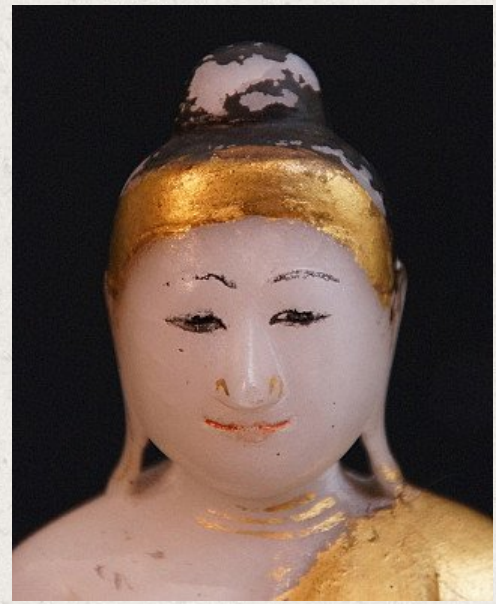

[See on website](#)