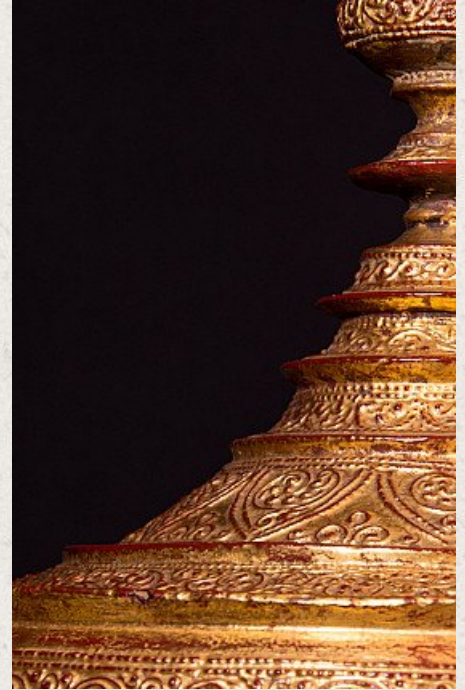

Antique Burmese offering vessel

- Material : wood
- 68 cm high
- 31 cm diameter
- Gilded with 24 krt. gold
- Shan (Tai Yai) style
- 19th century
- Originating from Burma
- Nr. 2651-2

Asian art

Rielerweg 71-73

7416 ZB Deventer

The Netherlands

www.burmese-art.com

info@burmese-art.com

+31-6-22192241