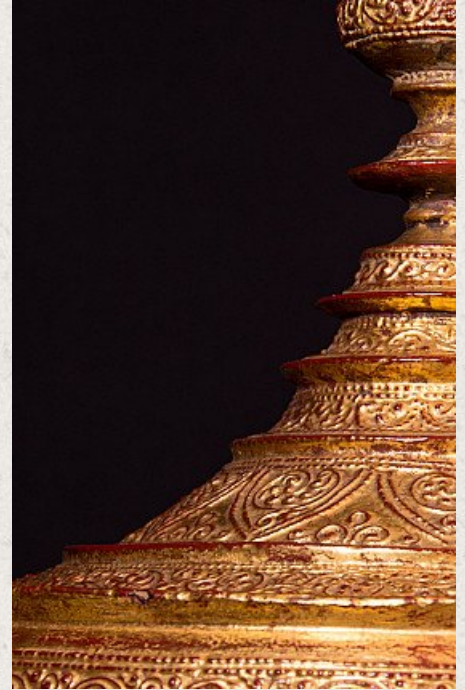

Antique Burmese offering vessel

- Material : wood
- 68 cm high
- 31 cm diameter
- Gilded with 24 krt. gold
- Shan (Tai Yai) style
- 19th century
- Originating from Burma
- Nr: 2651-2

Asian art

Rielerweg 71-73

7416 ZB Deventer

The Netherlands

www.burmese-art.com

info@burmese-art.com

+31-6-22192241