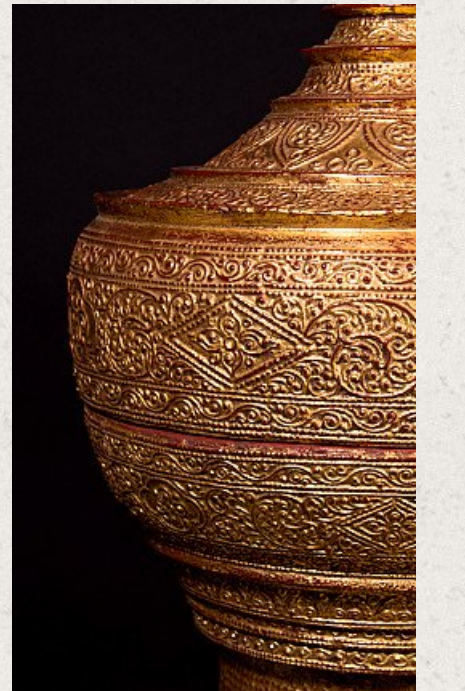

Antique Burmese offering vessel

- Material : wood
- 68 cm high
- 31 cm diameter
- Gilded with 24 krt. gold
- Shan (Tai Yai) style
- 19th century
- Originating from Burma
- Nr: 2651-2

Asian art

Rielerweg 71-73

7416 ZB Deventer

The Netherlands

www.burmese-art.com

info@burmese-art.com

+31-6-22192241