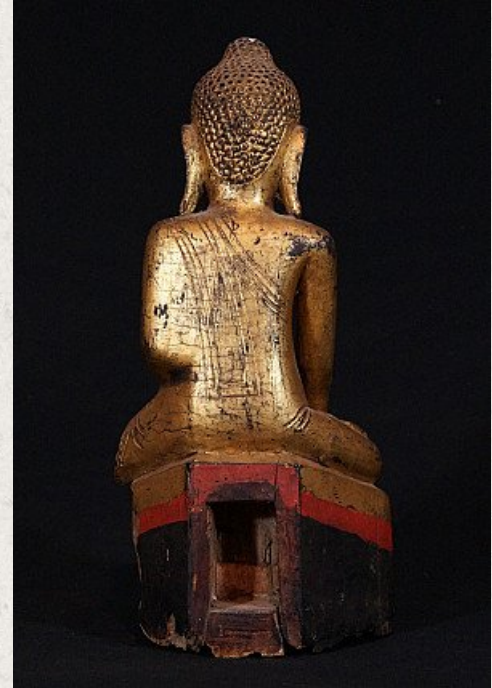

Antique Shan Buddha

- Material : wood
- 33,5 cm high
- 16 cm wide
- Gilded with 24 krt. gold
- Shan (Tai Yai) style
- Bhumisparsha mudra
- Late 18th / early 19th century
- Originating from Burma
- Nr: 2648-4

Asian art

Rielerweg 71-73

7416 ZB Deventer

The Netherlands

www.burmese-art.com

info@burmese-art.com

+31-6-22192241