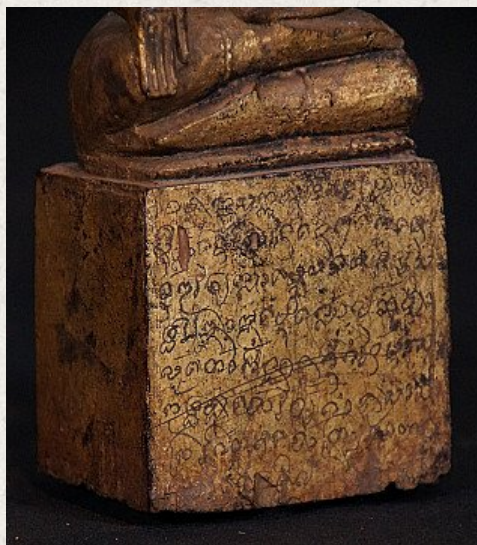

[See on website](#)