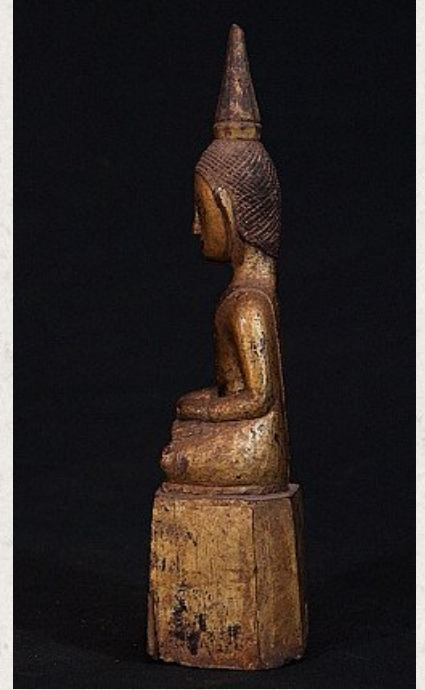

18th century Lanna Buddha

- Material : wood
- 30,5 cm high
- Gilded with 24 krt. gold
- Bhumisparsha mudra
- 18th century
- With inscriptions in the base
- Originating from North Thailand
- Nr. 2648-2

Asian art

Rielerweg 71-73

7416 ZB Deventer

The Netherlands

www.burmese-art.com

info@burmese-art.com

+31-6-22192241