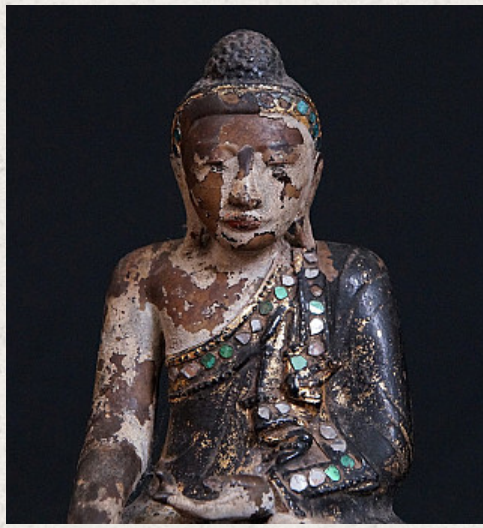

See on
website