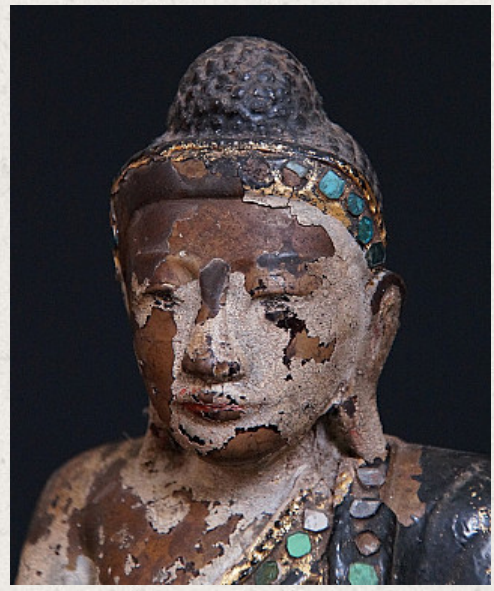

See on
website