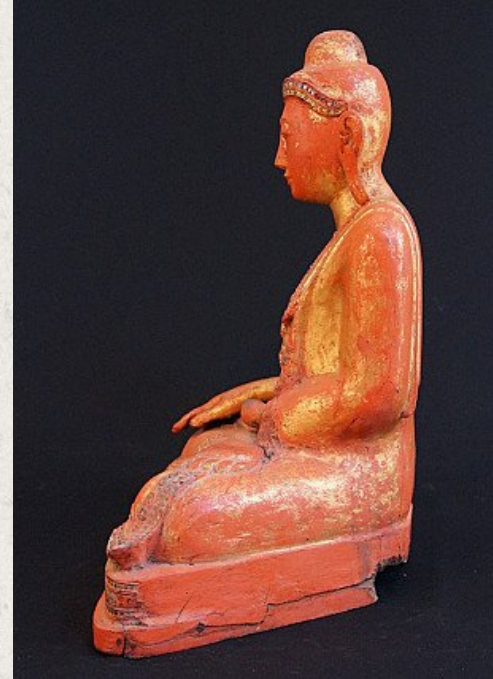

Antique wooden Mandalay Buddha

- Material : wood
- 48 cm high
- 39,5 cm wide
- Mandalay style
- Bhumisparsha mudra
- 19th century
- Gilt with 24 krt. gold leaf
- Originating from Burma
- Nr: 2646

Asian art

Rielerweg 71-73

7416 ZB Deventer

The Netherlands

www.burmese-art.com

info@burmese-art.com

+31-6-22192241