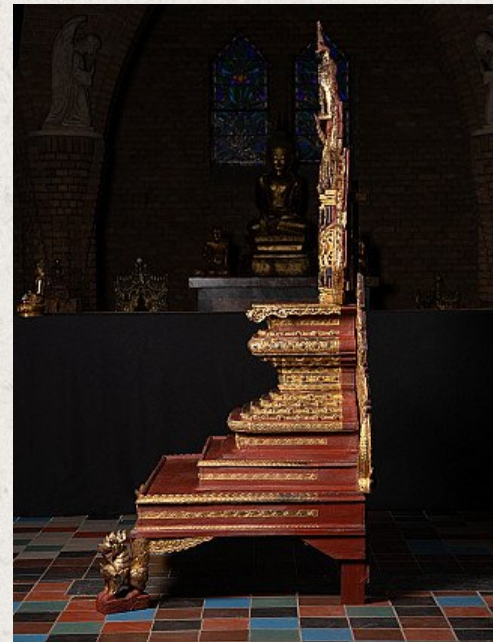

Large antique Burmese Throne

- Material : wood
- 203 cm high
- 136 cm wide and 92 cm deep
- Gilded with 24 krt. gold
- Mandalay style
- 19th century
- 10 different parts - can be shipped worldwide !
- A very rare and special throne !
- The Buddha on the picture is not included
- Originating from Burma
- Nr: 2643-3
- Price : 7500 euro

Asian art

Rielerweg 71-73

7416 ZB Deventer

The Netherlands

www.burmese-art.com

info@burmese-art.com

+31-6-22192241