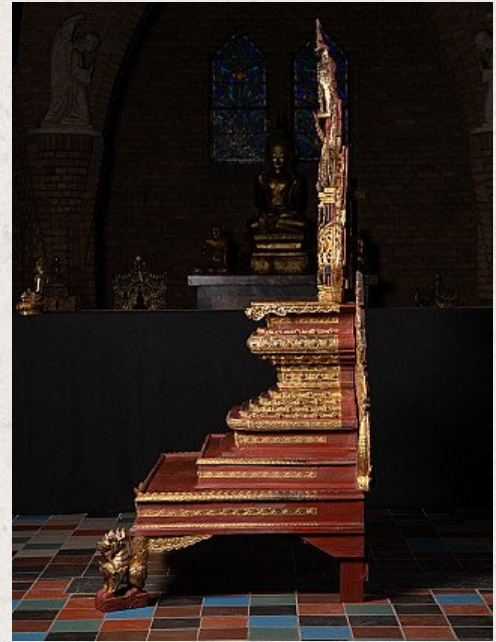

Large antique Burmese Throne

- Material : wood
- 203 cm high
- 136 cm wide and 92 cm deep
- Gilded with 24 krt. gold
- Mandalay style
- 19th century
- 10 different parts - can be shipped worldwide !
- A very rare and special throne !
- The Buddha on the picture is not included
- Originating from Burma
- Nr: 2643-3

Asian art

Rielerweg 71-73

7416 ZB Deventer

The Netherlands

www.burmese-art.com

info@burmese-art.com

+31-6-22192241