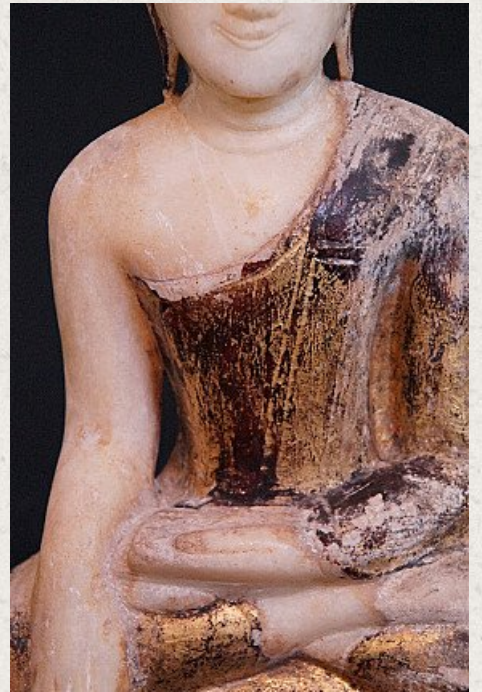

[See on website](#)