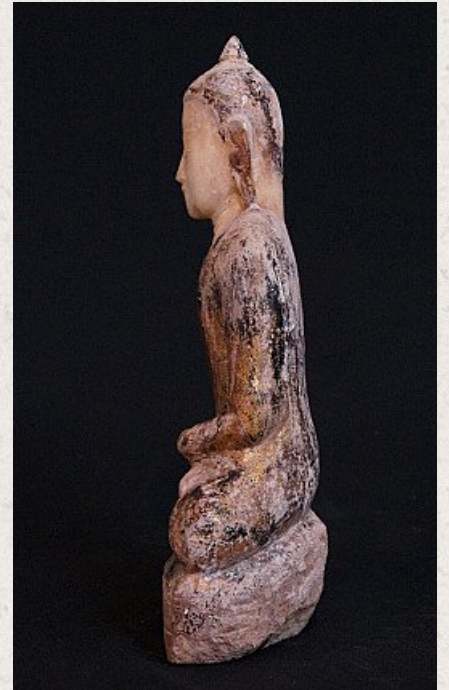

Antique Burmese Ava Buddha

- Material : marble
- 33 cm high
- 19 cm wide
- Traces of 24 krt. gold can be found
- Ava style
- Bhumisparsha mudra
- 17-18th century
- Originating from Burma
- Nr: 2642-5

Asian art

Rielerweg 71-73

7416 ZB Deventer

The Netherlands

www.burmese-art.com

info@burmese-art.com

+31-6-22192241