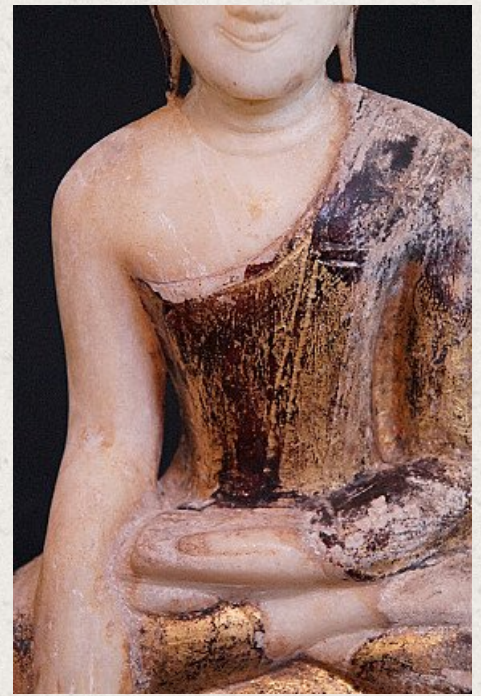

See on
website