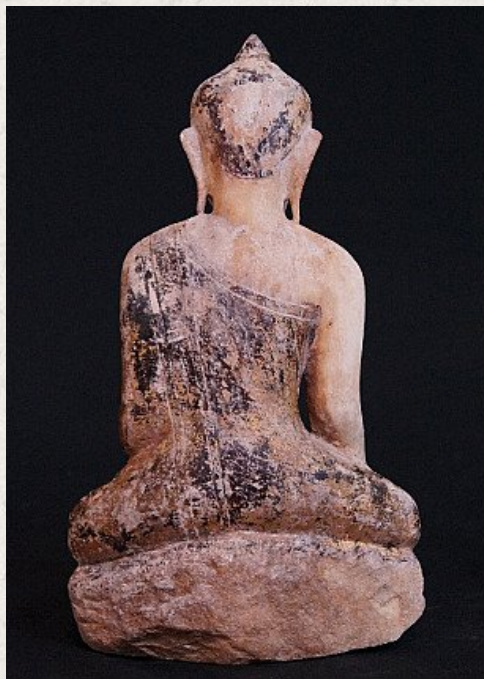

Antique Burmese Ava Buddha

- Material : marble
- 33 cm high
- 19 cm wide
- Traces of 24 krt. gold can be found
- Ava style
- Bhumisparsha mudra
- 17-18th century
- Originating from Burma
- Nr: 2642-5

Asian art

Rielerweg 71-73

7416 ZB Deventer

The Netherlands

www.burmese-art.com

info@burmese-art.com

+31-6-22192241