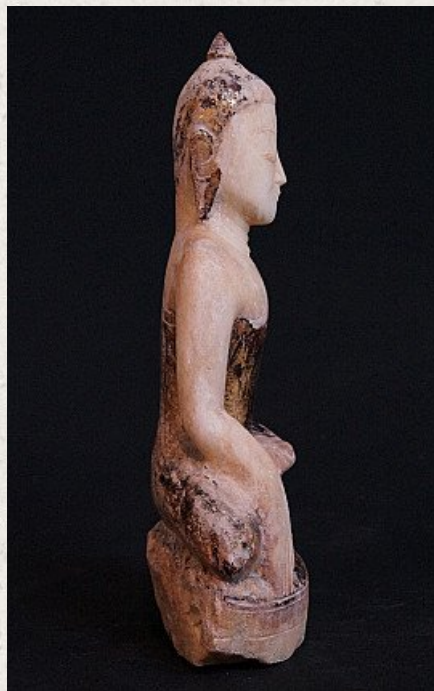

Antique Burmese Ava Buddha

- Material : marble
- 33 cm high
- 19 cm wide
- Traces of 24 krt. gold can be found
- Ava style
- Bhumisparsha mudra
- 17-18th century
- Originating from Burma
- Nr: 2642-5

Asian art

Rielerweg 71-73

7416 ZB Deventer

The Netherlands

www.burmese-art.com

info@burmese-art.com

+31-6-22192241