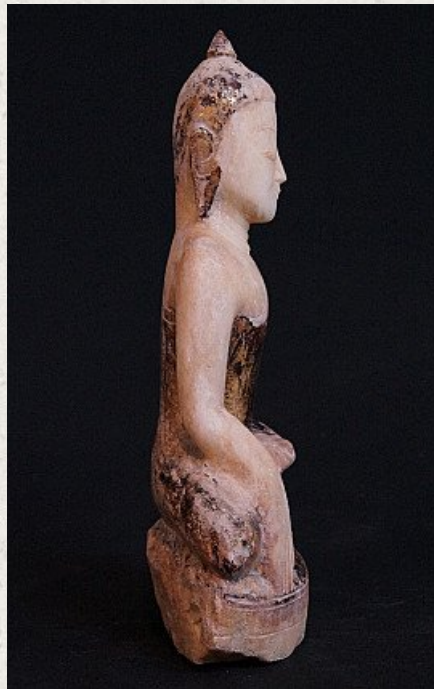

Antique Burmese Ava Buddha

- Material : marble
- 33 cm high
- 19 cm wide
- Traces of 24 krt. gold can be found
- Ava style
- Bhumisparsha mudra
- 17-18th century
- Originating from Burma
- Nr: 2642-5

Asian art

Rielerweg 71-73

7416 ZB Deventer

The Netherlands

www.burmese-art.com

info@burmese-art.com

+31-6-22192241