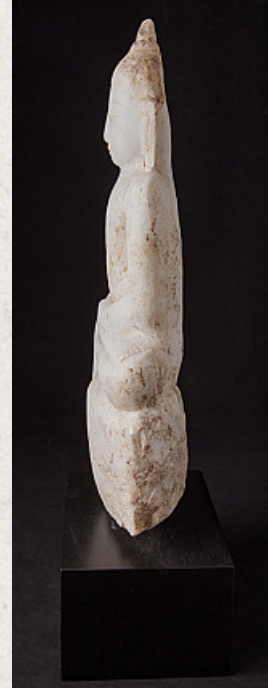

Antique Burmese Buddha statue

- Material : marble
- 54 cm high
- 22 cm wide and 14 cm deep
- Without the base, the Buddha is 44 cm high
- Ava style
- Bhumisparsha mudra
- 18th century
- Originating from Burma
- Nr: 2641-12

Asian art

Rielerweg 71-73

7416 ZB Deventer

The Netherlands

www.burmese-art.com

info@burmese-art.com

+31-6-22192241