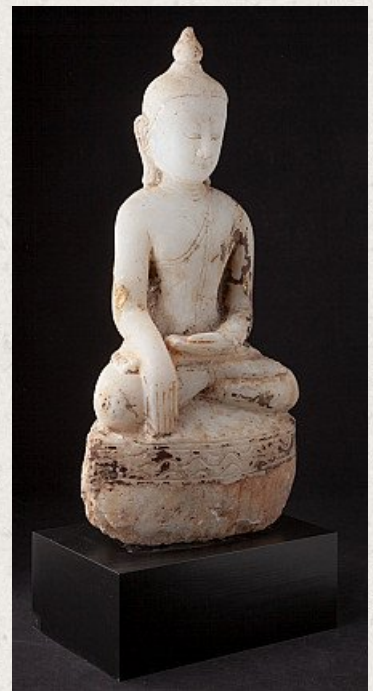

Antique alabaster Ava Buddha statue

- Material : marble
- 60,5 cm high
- 27 cm wide and 17,5 cm deep
- With traces of the original 24 krt. gilding
- Ava style
- Bhumisparsha mudra
- 17th century
- Without the base, the Buddha is 51 cm high
- Originating from Burma
- Nr: 2636-9

Asian art

Rielerweg 71-73

7416 ZB Deventer

The Netherlands

www.burmese-art.com

info@burmese-art.com

+31-6-22192241