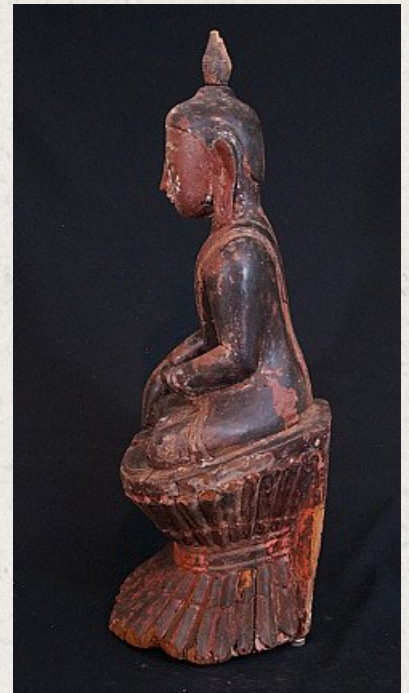

16-17th century Burmese Buddha

- Material : wood
- 72,5 cm high
- 31 cm wide
- Ava style
- Bhumisparsha mudra
- 16-17th century
- Traces of gold are found on the Buddha
- Originating from Burma
- Nr: 2632-2
- Price : 4500 euro

Asian art

Rielerweg 71-73

7416 ZB Deventer

The Netherlands

www.burmese-art.com

info@burmese-art.com

+31-6-22192241