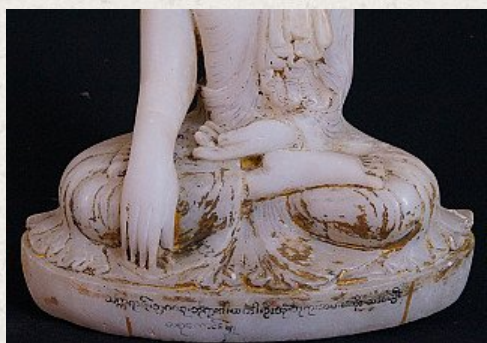

[See on website](#)