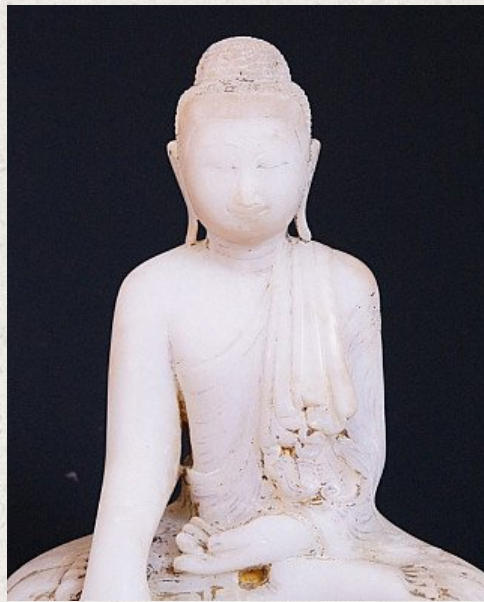

[See on website](#)