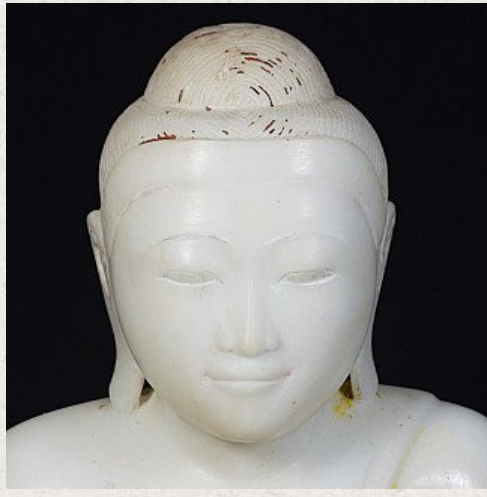

[See on website](#)