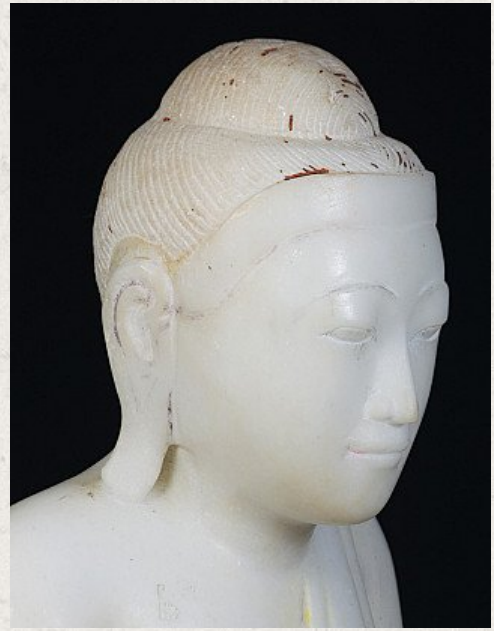

[See on website](#)