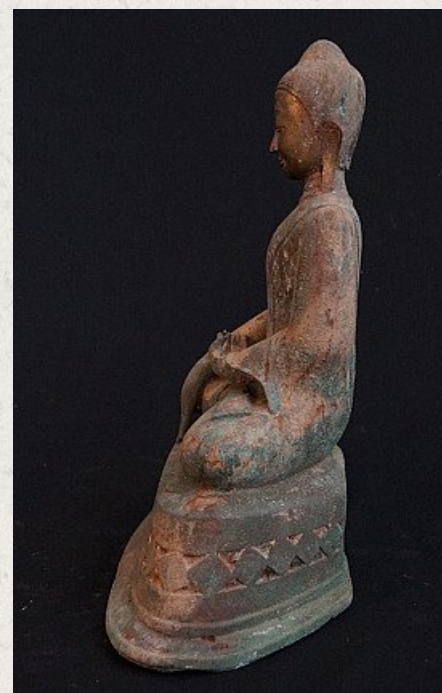

16th century Burmese Buddha

- Material : bronze
- 38 cm high
- 29,5 cm wide
- Ava style
- Bhumisparsha mudra
- 16th century, early Ava period
- Very special !! Statues like these are almost impossible to find these days.
- Originating from Burma
- Nr: 2628-1

Asian art

Rielerweg 71-73

7416 ZB Deventer

The Netherlands

www.burmese-art.com

info@burmese-art.com

+31-6-22192241