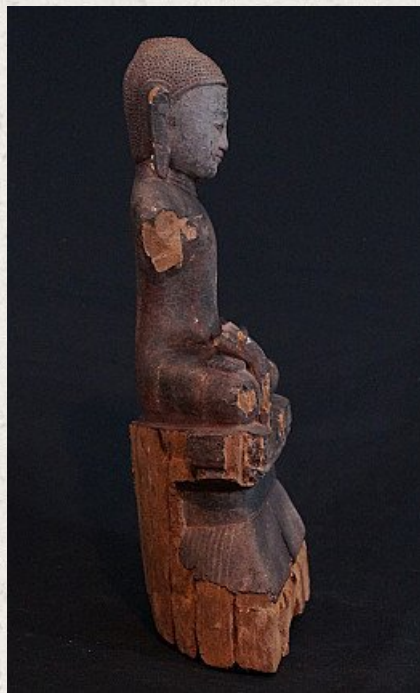

18th century Shan Buddha

- Material : wood
- 44,5 cm high
- 23 cm wide
- Shan (Tai Yai) style
- Bhumisparsha mudra
- 18th century
- Originating from Burma
- Nr. 2623-7

Asian art

Rielerweg 71-73

7416 ZB Deventer

The Netherlands

www.burmese-art.com

info@burmese-art.com

+31-6-22192241