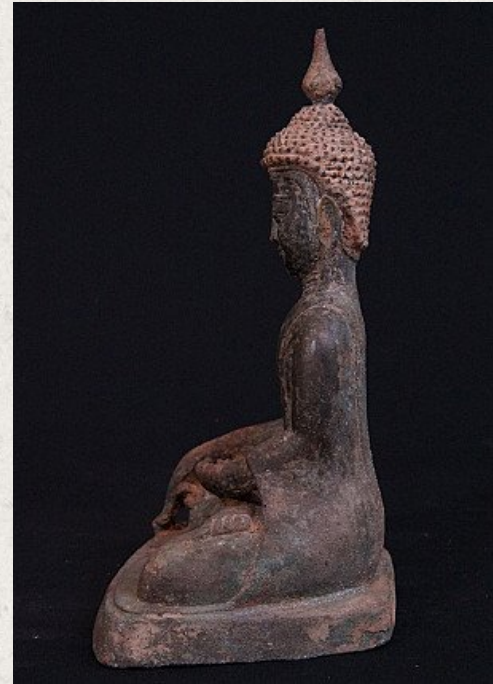

Antique Inwa Buddha

- Material : bronze
- 32 cm high
- 22 cm wide
- 15,5 cm deep
- Bhumisparsha mudra
- 16/17th century
- Originating from Burma
- Nr: 2622-1
- Price : 4750 euro

Asian art

Rielerweg 71-73

7416 ZB Deventer

The Netherlands

www.burmese-art.com

info@burmese-art.com

+31-6-22192241