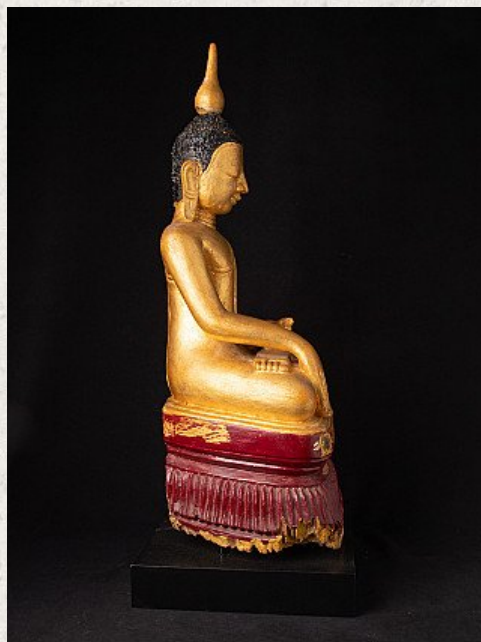

Antique wooden Shan Buddha statue

- Material : wood
- 82,5 cm high
- 35 cm wide and 31,3 cm deep
- Gilded with 24 krt. gold
- Shan (Tai Yai) style
- Bhumisparsha mudra
- 18th century
- The height is measured including the 6,5 cm high wooden base
- With Burmese inscriptions
- Very attractively priced!
- Originating from Burma
- Nr: 2620-3

Asian art

Rielerweg 71-73

7416 ZB Deventer

The Netherlands

www.burmese-art.com

info@burmese-art.com

+31-6-22192241