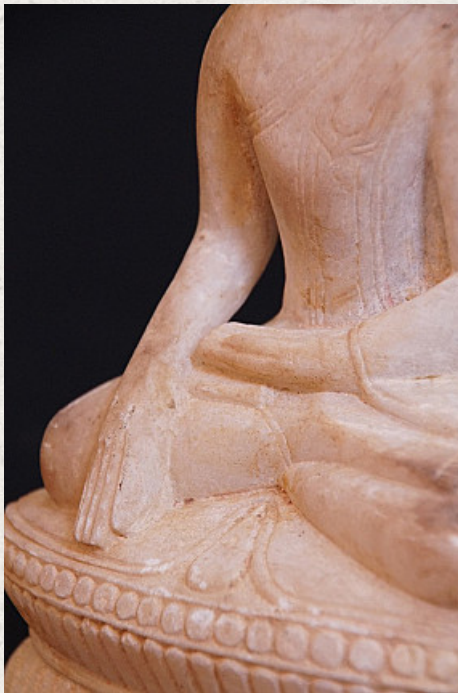

See on
website