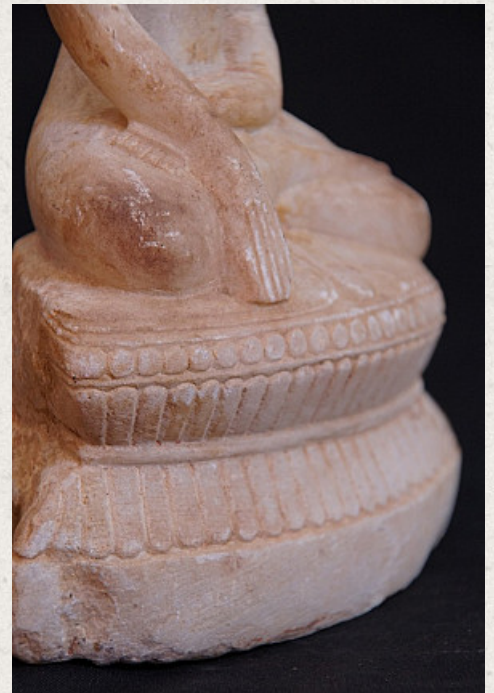

See on
website