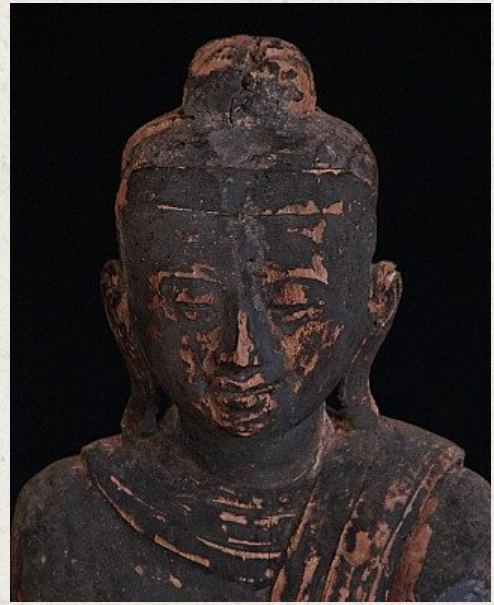

[See on website](#)