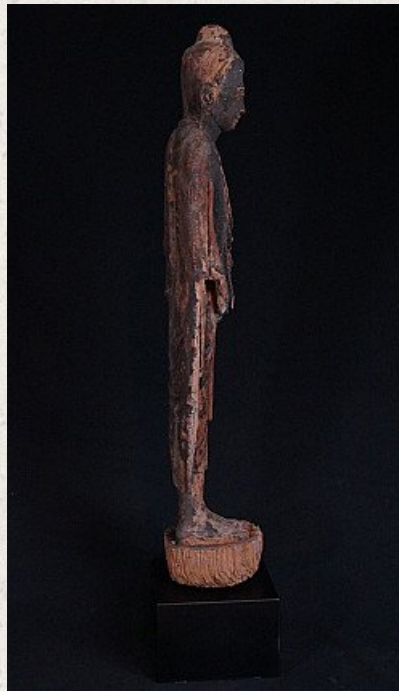

Antique Mandalay Buddha

- Material : wood
- 104 cm high
- The height is measured including the base
- The base is 23 x 20 x 13 cm
- Mandalay style
- 19th century
- Originating from Burma
- Nr: 2616-6

Asian art

Rielerweg 71-73

7416 ZB Deventer

The Netherlands

www.burmese-art.com

info@burmese-art.com

+31-6-22192241