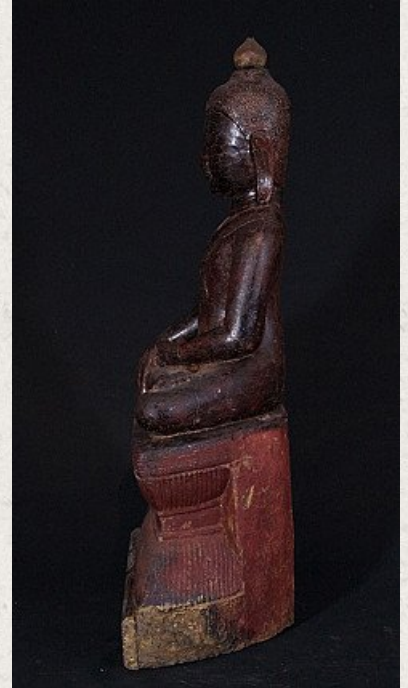

Large 16th century Buddha

- Material : wood
- 70 cm high
- 39 cm wide
- Traces of 24 krt. gold can be found
- Ava style
- Bhumisparsha mudra
- 16th century - Early Ava period
- Originating from Burma
- Nr: 2609-6

Asian art

Rielerweg 71-73

7416 ZB Deventer

The Netherlands

www.burmese-art.com

info@burmese-art.com

+31-6-22192241