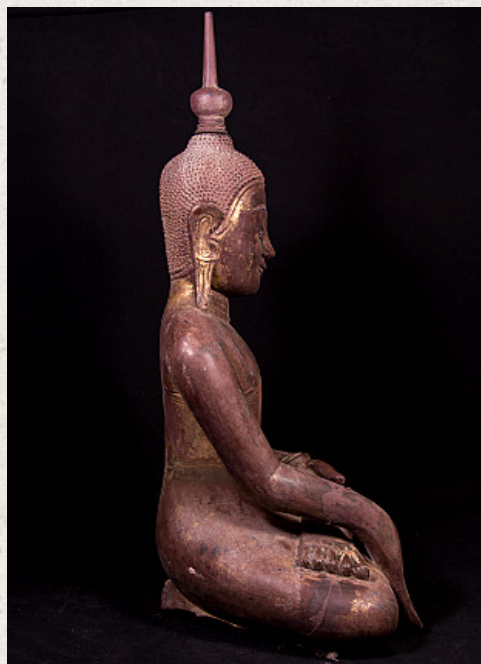

Antique Burmese Ava Buddha statue

- Material : lacquerware
- 80 cm high
- 44 cm wide and 34 cm deep
- With traces of the original 24 krt. gilding
- Ava style
- Bhumisparsha mudra
- 17th century
- Very rare & special !
- Originating from Burma
- Nr: 2609-4

Asian art

Rielerweg 71-73

7416 ZB Deventer

The Netherlands

www.burmese-art.com

info@burmese-art.com

+31-6-22192241