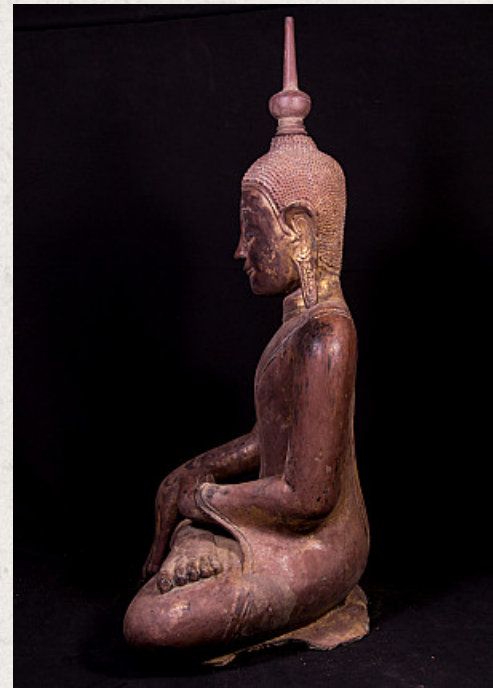

Antique Burmese Ava Buddha statue

- Material : lacquerware
- 80 cm high
- 44 cm wide and 34 cm deep
- With traces of the original 24 krt. gilding
- Ava style
- Bhumisparsha mudra
- 17th century
- Very rare & special !
- Originating from Burma
- Nr: 2609-4

Asian art

Rielerweg 71-73

7416 ZB Deventer

The Netherlands

www.burmese-art.com

info@burmese-art.com

+31-6-22192241