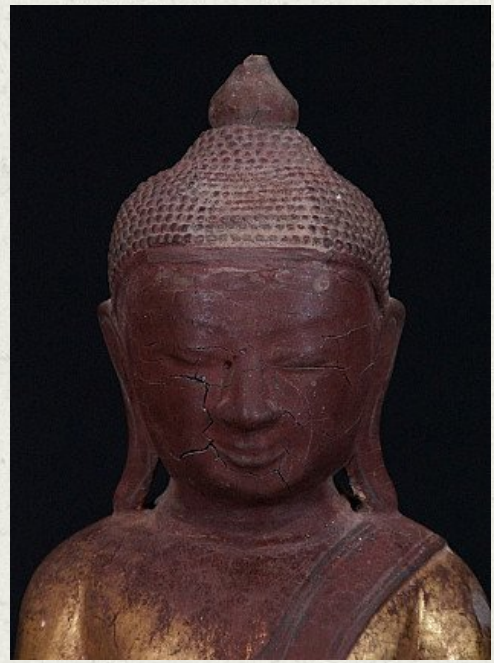

See on website