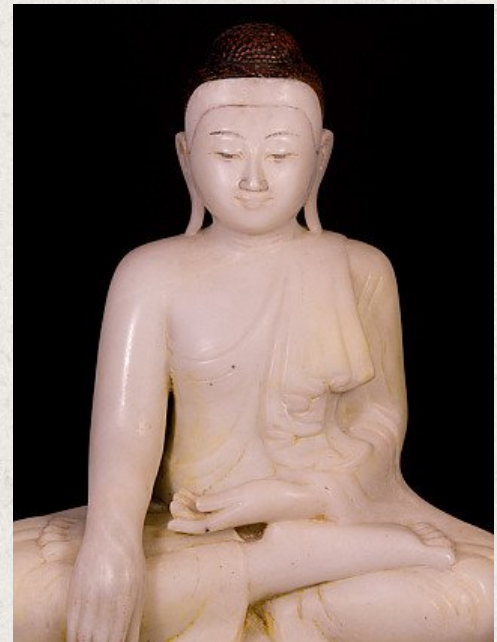

Antique marble Buddha statue

- Material : marble
- 63 cm high
- 57 cm wide and 26 cm deep
- Mandalay style
- Bhumisparsha mudra
- 19th century
- With Burmese inscriptions in the base
- Originating from Burma
- Nr: 2608-6

Asian art

Rielerweg 71-73

7416 ZB Deventer

The Netherlands

www.burmese-art.com

info@burmese-art.com

+31-6-22192241