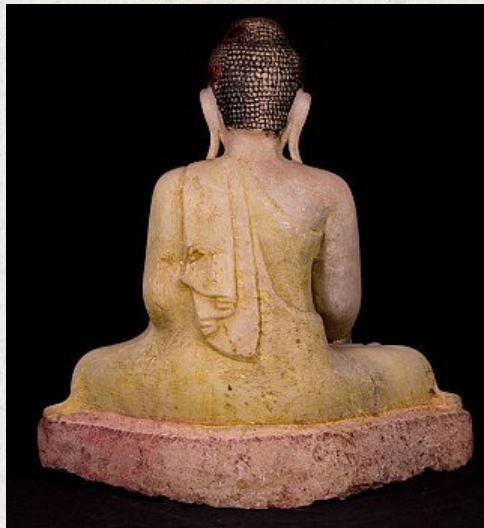

Antique marble Buddha statue

- Material : marble
- 63 cm high
- 57 cm wide and 26 cm deep
- Mandalay style
- Bhumisparsha mudra
- 19th century
- With Burmese inscriptions in the base
- Originating from Burma
- Nr: 2608-6

Asian art

Rielerweg 71-73

7416 ZB Deventer

The Netherlands

www.burmese-art.com

info@burmese-art.com

+31-6-22192241