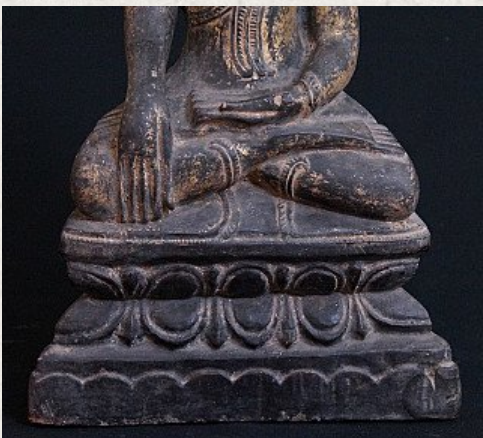

See on
website