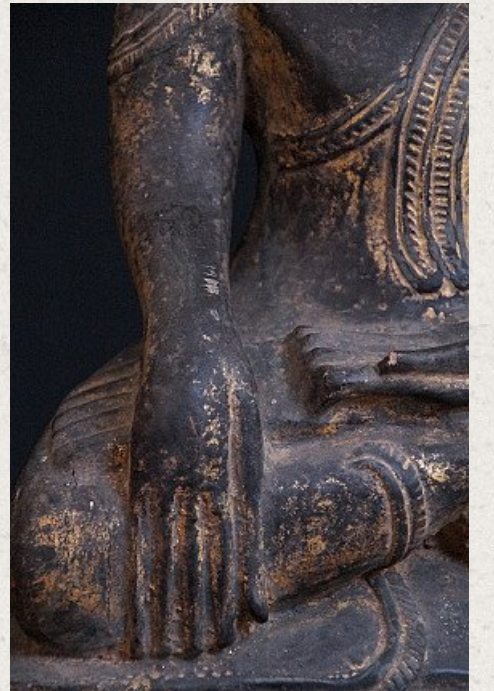

See on
website