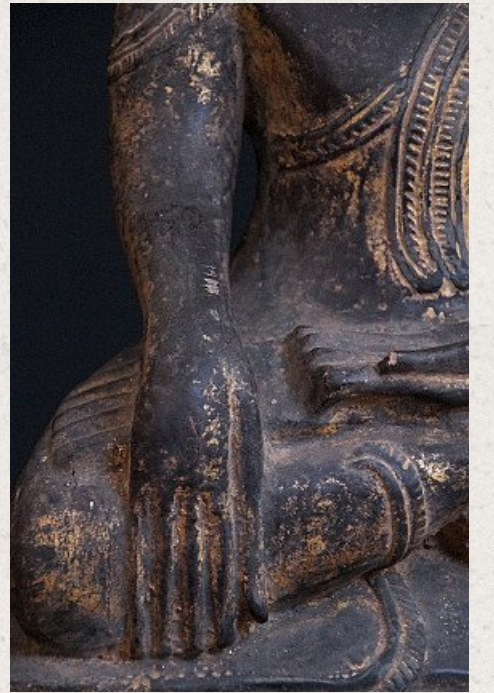

[See on website](#)