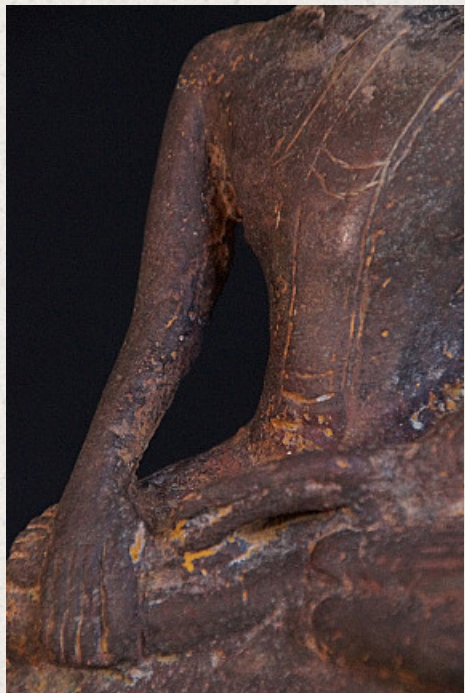

See on
website