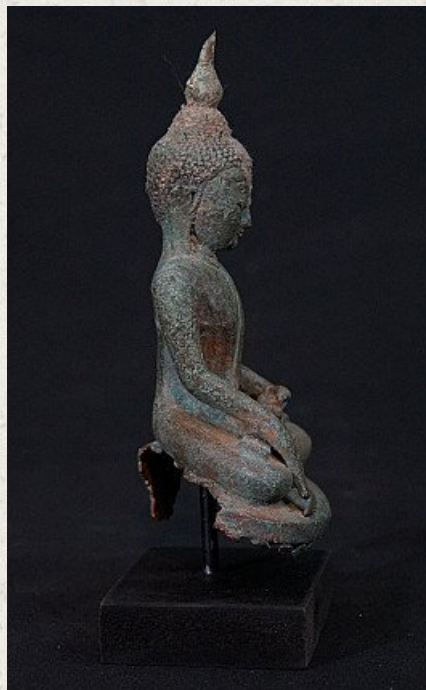

Antique Burmese Buddha

- Material : bronze
- 19,5 cm high
- The Buddha is 16 cm high
- Ava style
- Bhumisparsha mudra
- 17-18th century
- Originating from Burma
- Nr: 2603

Asian art

Rielerweg 71-73

7416 ZB Deventer

The Netherlands

www.burmese-art.com

info@burmese-art.com

+31-6-22192241