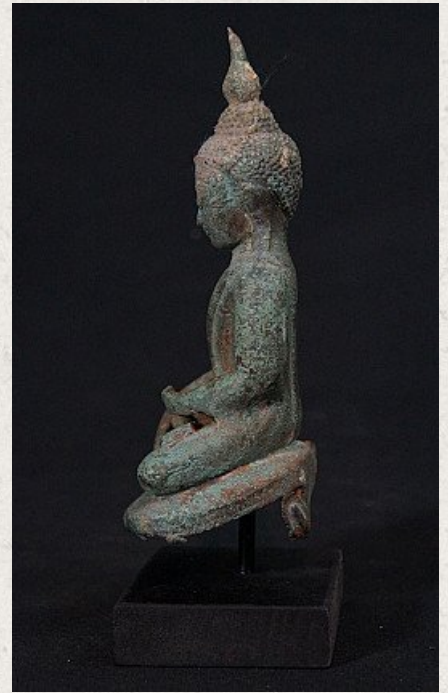

Antique Burmese Buddha

- Material : bronze
- 19,5 cm high
- The Buddha is 16 cm high
- Ava style
- Bhumisparsha mudra
- 17-18th century
- Originating from Burma
- Nr. 2603

Asian art

Rielerweg 71-73

7416 ZB Deventer

The Netherlands

www.burmese-art.com

info@burmese-art.com

+31-6-22192241