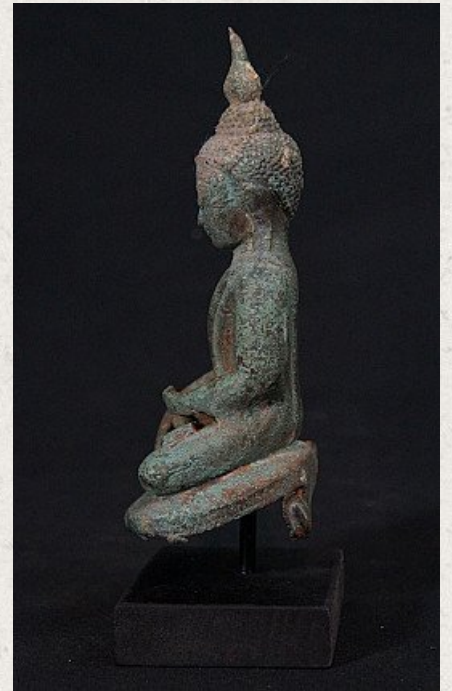

Antique Burmese Buddha

- Material : bronze
- 19,5 cm high
- The Buddha is 16 cm high
- Ava style
- Bhumisparsha mudra
- 17-18th century
- Originating from Burma
- Nr: 2603

Asian art

Rielerweg 71-73

7416 ZB Deventer

The Netherlands

www.burmese-art.com

info@burmese-art.com

+31-6-22192241