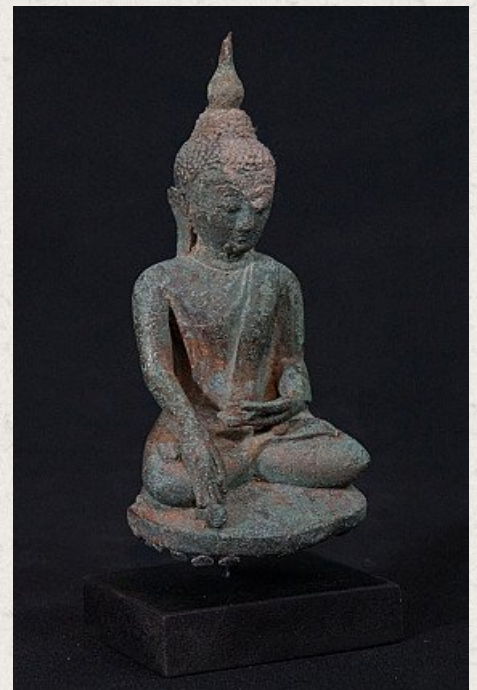

Antique Burmese Buddha

- Material : bronze
- 19,5 cm high
- The Buddha is 16 cm high
- Ava style
- Bhumisparsha mudra
- 17-18th century
- Originating from Burma
- Nr: 2603

Asian art

Rielerweg 71-73

7416 ZB Deventer

The Netherlands

www.burmese-art.com

info@burmese-art.com

+31-6-22192241