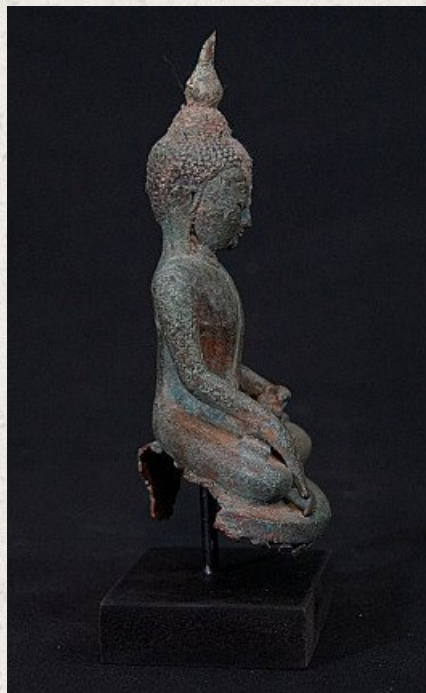

Antique Burmese Buddha

- Material : bronze
- 19,5 cm high
- The Buddha is 16 cm high
- Ava style
- Bhumisparsha mudra
- 17-18th century
- Originating from Burma
- Nr. 2603

Asian art

Rielerweg 71-73

7416 ZB Deventer

The Netherlands

www.burmese-art.com

info@burmese-art.com

+31-6-22192241