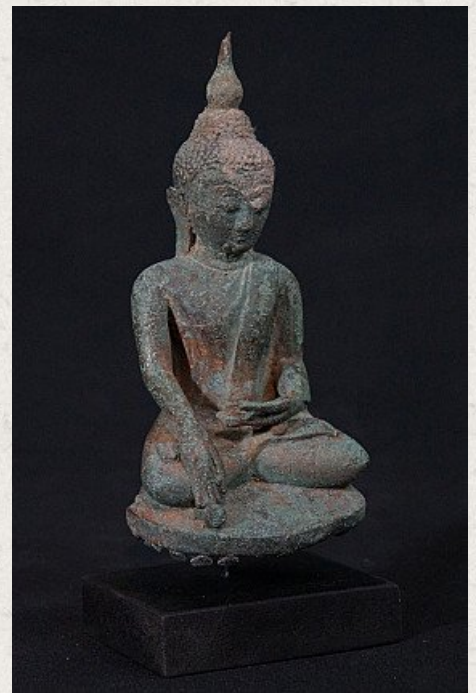

Antique Burmese Buddha

- Material : bronze
- 19,5 cm high
- The Buddha is 16 cm high
- Ava style
- Bhumisparsha mudra
- 17-18th century
- Originating from Burma
- Nr. 2603

Asian art

Rielerweg 71-73

7416 ZB Deventer

The Netherlands

www.burmese-art.com

info@burmese-art.com

+31-6-22192241