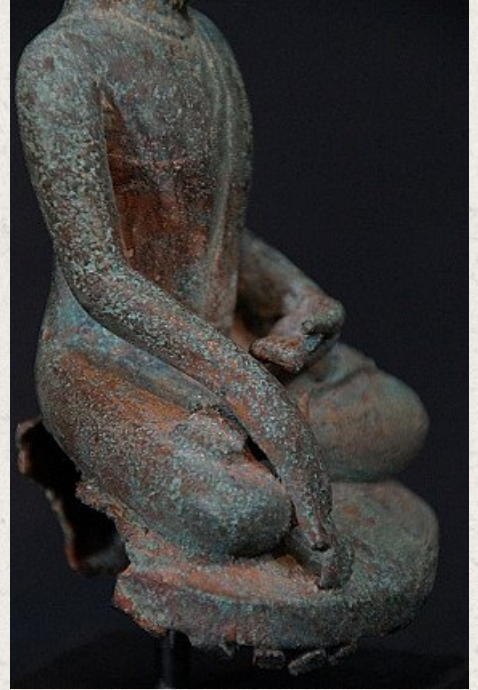

See on website