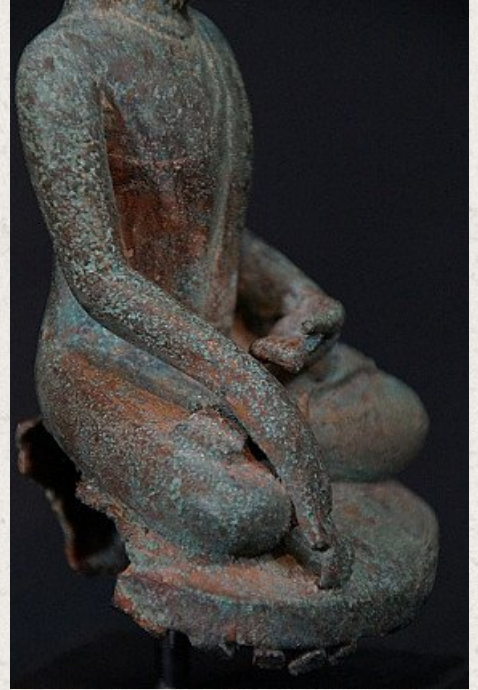

[See on website](#)