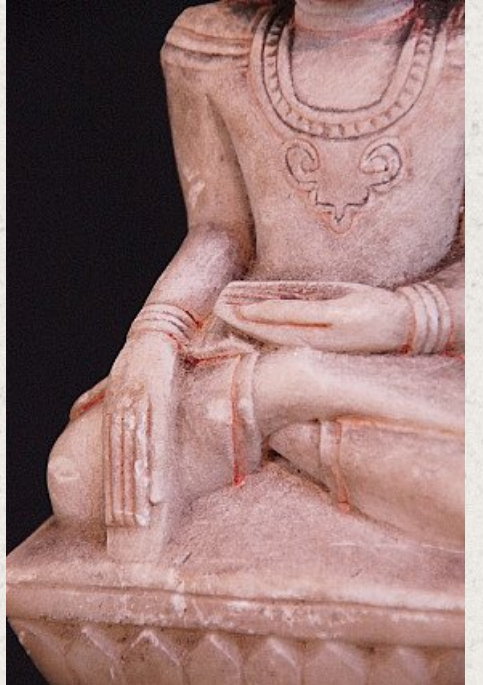

See on website