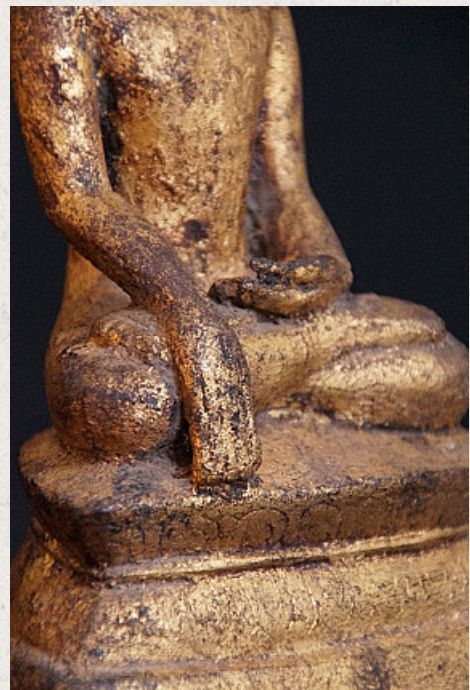

See on
website