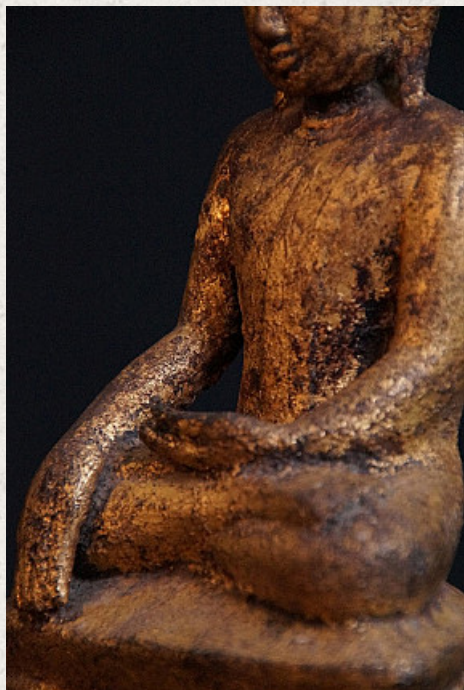

See on
website