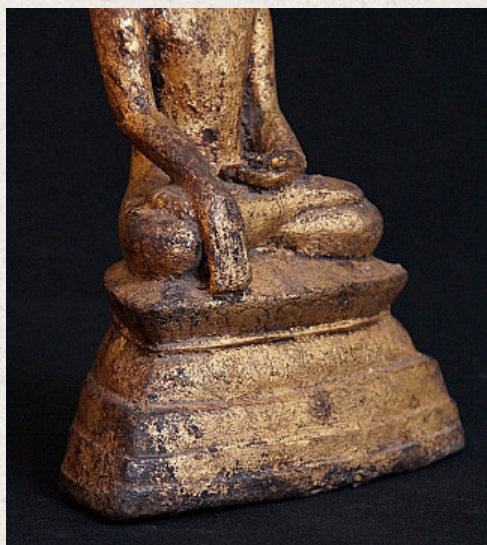

See on
website