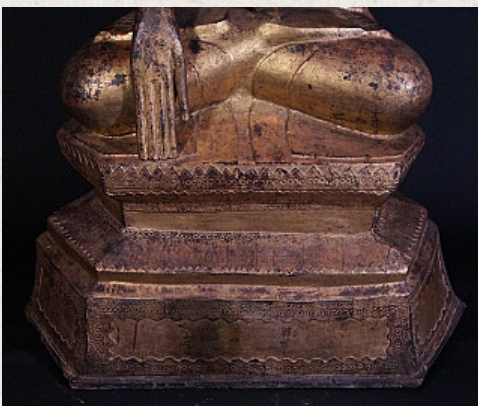

See on website