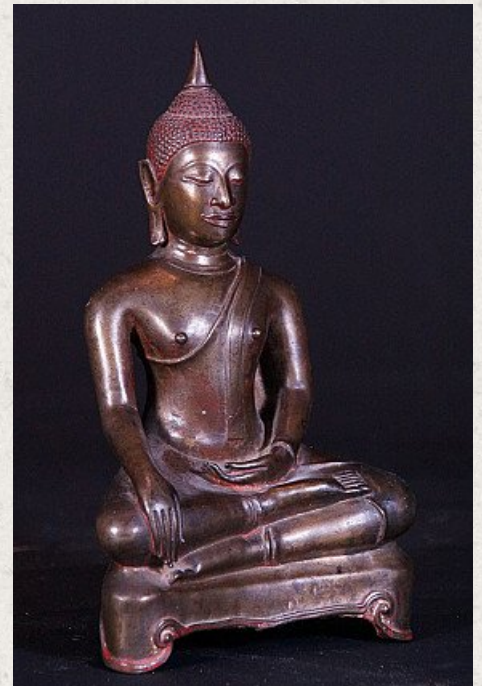

Antique bronze Thai Buddha statue

- Material : bronze
- 18,5 cm high
- 11 cm wide
- Bhumisparsha mudra
- 16-17th century
- Very detailed and high quality !
- A repair on the backside of the base, see pictures
- Originating from Thailand
- Nr: 2599-2

Asian art

Rielerweg 71-73

7416 ZB Deventer

The Netherlands

www.burmese-art.com

info@burmese-art.com

+31-6-22192241