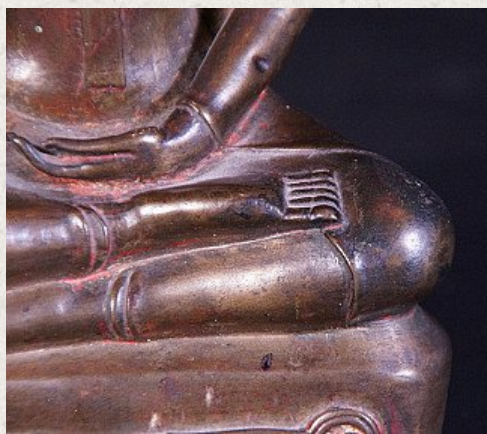

[See on website](#)