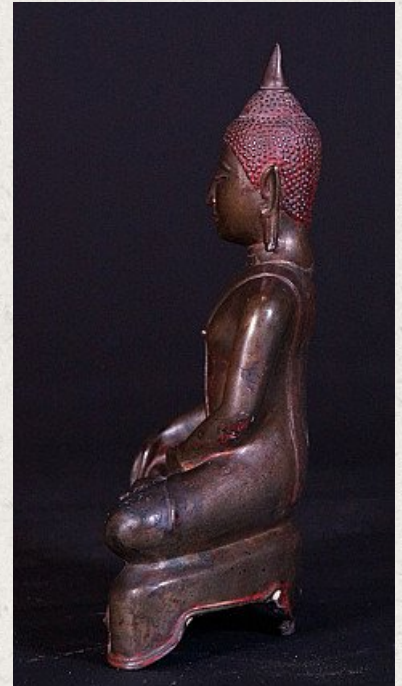

Antique bronze Thai Buddha statue

- Material : bronze
- 18,5 cm high
- 11 cm wide
- Bhumisparsha mudra
- 16-17th century
- Very detailed and high quality !
- A repair on the backside of the base, see pictures
- Originating from Thailand
- Nr: 2599-2

Asian art

Rielerweg 71-73

7416 ZB Deventer

The Netherlands

www.burmese-art.com

info@burmese-art.com

+31-6-22192241