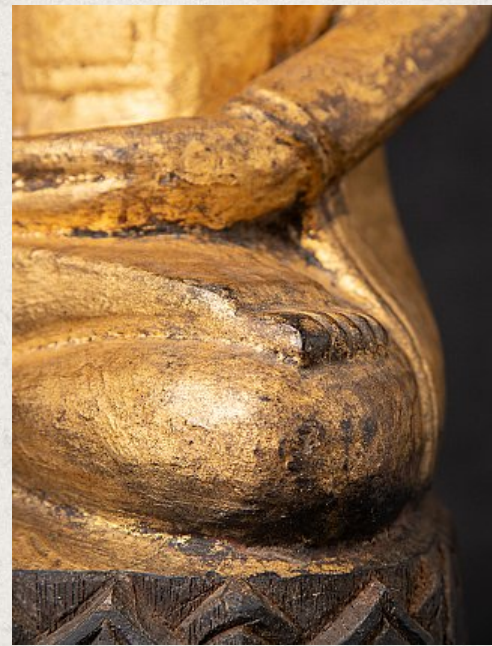

[See on website](#)