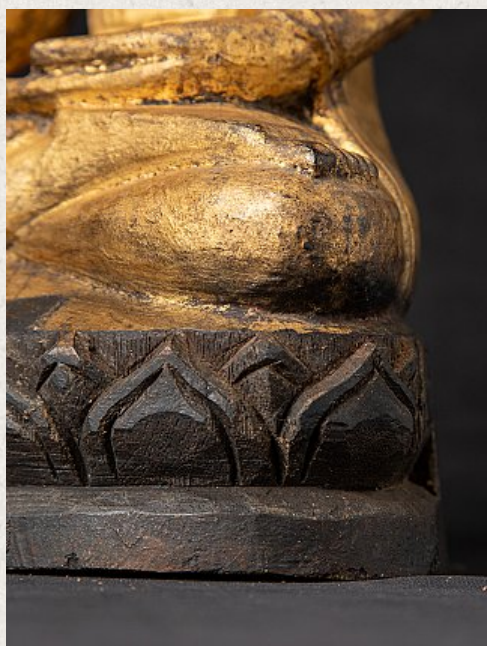

[See on website](#)