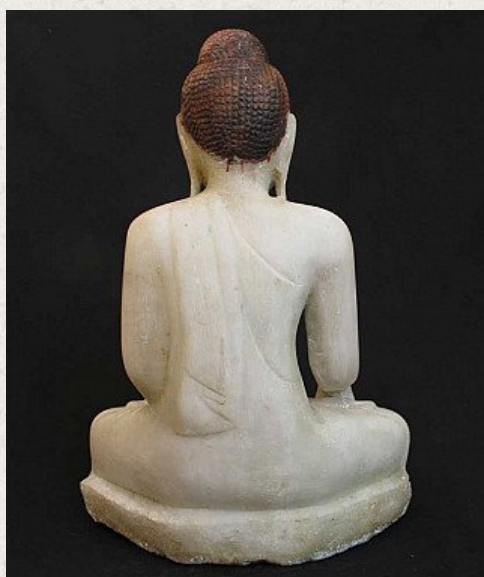

Antique Alabaster Buddha

- Material : marble
- 50 cm high
- Mandalay style
- Bhumisparsha mudra
- 19th century
- With Burmese inscriptions
- Originating from Burma
- Nr. 2589-4

Asian art

Rielerweg 71-73

7416 ZB Deventer

The Netherlands

www.burmese-art.com

info@burmese-art.com

+31-6-22192241