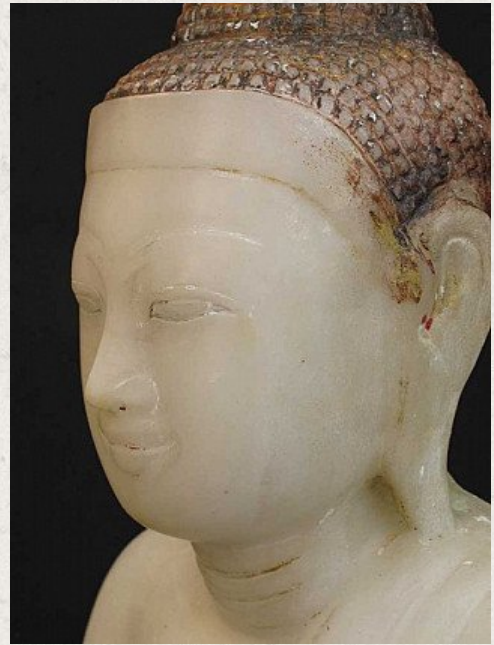

[See on website](#)