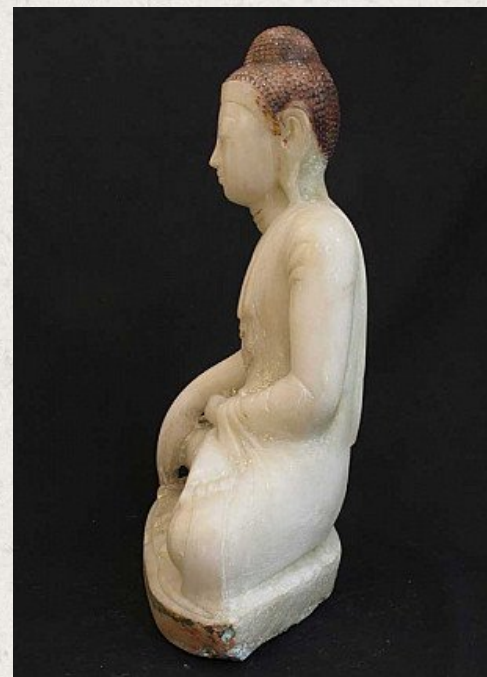

Antique Alabaster Buddha

- Material : marble
- 50 cm high
- Mandalay style
- Bhumisparsha mudra
- 19th century
- With Burmese inscriptions
- Originating from Burma
- Nr. 2589-4

Asian art

Rielerweg 71-73

7416 ZB Deventer

The Netherlands

www.burmese-art.com

info@burmese-art.com

+31-6-22192241