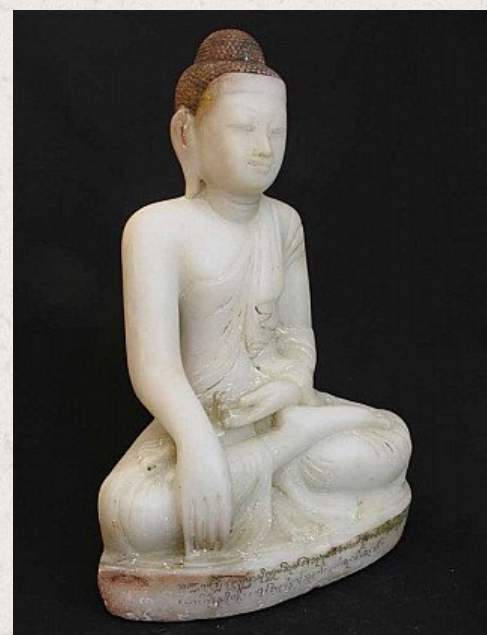

Antique Alabaster Buddha

- Material : marble
- 50 cm high
- Mandalay style
- Bhumisparsha mudra
- 19th century
- With Burmese inscriptions
- Originating from Burma
- Nr. 2589-4

Asian art

Rielerweg 71-73

7416 ZB Deventer

The Netherlands

www.burmese-art.com

info@burmese-art.com

+31-6-22192241